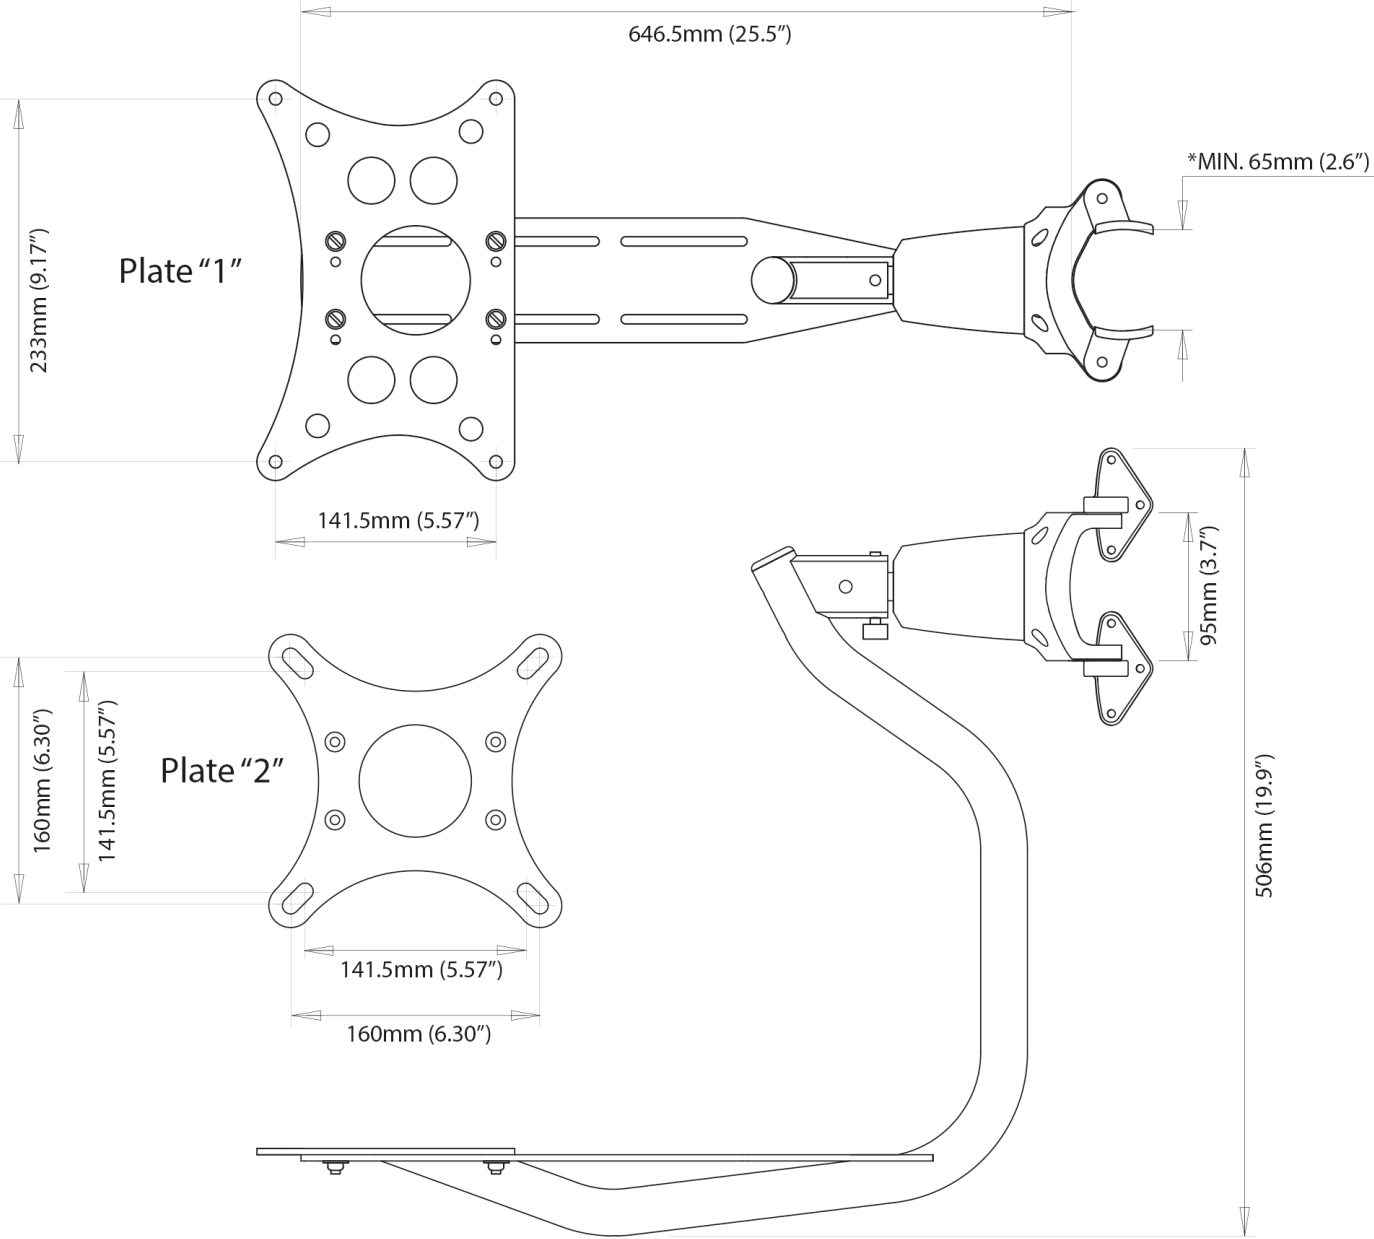

Self Levelling Radar Mount - Mast - LMM 1/2

Email: sales@scanstrut.com
Tel UK: +44 (0) 1392 531280

Email: usasales@scanstrut.com
Tel USA: (860) 308-1416, option 2

* indicates minimum mast width, no maximum mast width exists.

** 50100 Adapter kit will be required for Z-Spars, Eurospars and Isomat masts