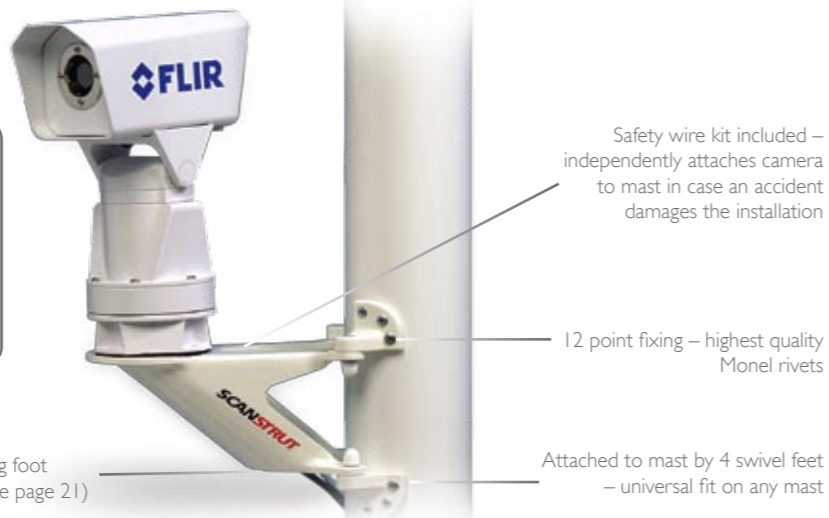

Camera Mounts

Custom & OEM

Custom Products

new Camera Mounts

Mast Mount

Compact mast mount for installation of cameras on yacht masts.

Part no. CAM-MM-01
Compatible with:

- FLIR Navigator (Static and Pan / Tilt).
- Raymarine CAM100 (Day and Night Marine camera).

Powerboat Mount

Adjustable mount which can be installed on the cabin roof, flybridge and radar arches to provide a level mounting for your camera on any sloping surface.

Part no. CAM-PM-01
Compatible with: