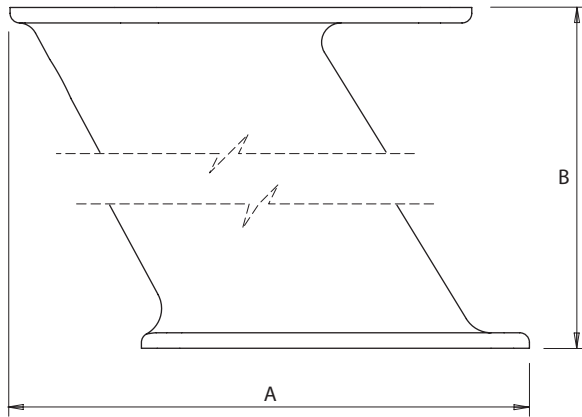

SCANSTRUT®

POWERBOAT PRODUCTS
TECHNICAL INFORMATION

CONTENTS

Product	Page no.
Composite PowerTower®	3
Stainless PowerTower®	4
Aluminium PowerTower®	5
Satcom/tv PowerTower® - Aluminium	6
Satcom/tv PowerTower® - Stainless	7
Dual PowerTower®	8
Compact Dual PowerTower®	9
Satcom Antenna Mount	10

Composite PowerTower®

For help & information
 email: technical@scanstrut.com
 tel: +44 (0) 1803 863800

	A mm / inches	B mm / inches	C mm / inches	D mm / inches
PT2001	388/15.3	358/14.1	150/5.9	200/7.9
PT2002	388/15.3	358/14.1	150/5.9	200/7.9
PT2003	152/6	358/14.1	150/5.9	200/7.9
PT2004	268/10.5	158/6.2	150/5.9	200/7.9
PT2005	278/11	158/6.2	150/5.9	200/7.9
PT2006	288/11.3	158/6.2	150/5.9	200/7.9

	A mm / inches	B mm / inches	C mm / inches	D mm / inches
SC35	56/2.2	307/12	120/4.7	200/7.9
SC45/45R	68/2.7	360/14.2	120/4.7	200/7.9
SC65	60/2.4	465/18.3	120/4.7	200/7.9
SC80	80/3.1	352/13.9	205/8	230/9