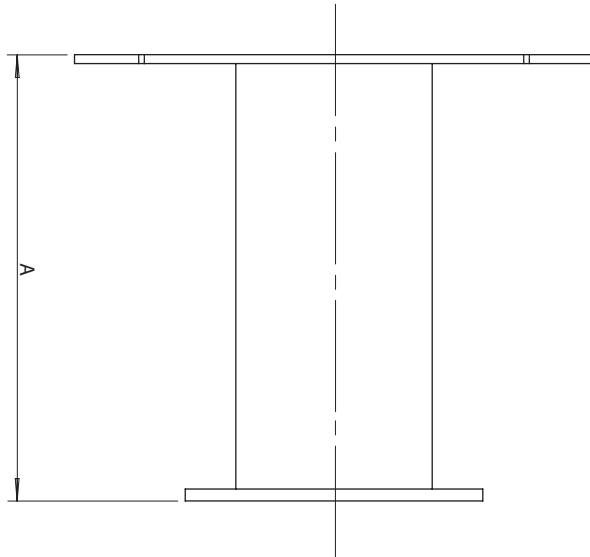

All Composite PT's are 30° aft leaning

Stainless PowerTower®

For help & information
 email: technical@scanstrut.com
 tel: +44 (0) 1803 863800

	A mm / inches	B mm / inches	C mm / inches	D mm / inches
SPT1001	152/6	263/10.3	127/5	152/6
SPT1002	152/6	245/9.6	127/5	152/6
SPT1004	152/6	270/10.6	152/6	203/8
SPT1005	152/6	270/10.6	152/6	203/8

All SPT's are 25° aft leaning

Aluminium PowerTower®

For help & information
 email: technical@scanstrut.com
 tel: +44 (0) 1803 863800

	A mm / inches	B mm / inches	C mm / inches	D mm / inches
APT19000	127/5	295/11.6	127/5	177/7
APT19001	254/10	355/14	127/5	177/7
APT5U	127/5	245/9.6	127/5	177/7
APT10U	254/10	303/12	127/5	177/7
APT52S	27/5	267/10.5	127/5	177/7
APT102S	254/10	326/12.8	127/5	177/7
APT6001	127/5	278/11	150/5.9	200/7.9
APT6002	127/5	290/11.4	150/5.9	200/7.9

All APT's are 25° forwards leaning except APT6001 and APT 6002 which are 25° aft leaning

Satcom PowerTower®

For help & information
 email: technical@scanstrut.com
 tel: +44 (0) 1803 863800

	A mm / inches	B mm / inches	C mm / inches
SATPT-30	300/11.8	200/7.8	120/4.7
SATPT-40	300/11.8	200/7.8	120/4.7
SATPT-60	300/11.8	250/9.8	145/5.7

All SATPT'S are vertical with an oval stem

Satcom/TV PowerTower® - Stainless

For help & information
 email: technical@scanstrut.com
 tel: +44 (0) 1803 863800

	A mm / inches	B mm / inches	C mm / inches
SATPT-40S	300/11.8	410/15.7	200/7.9
SATPT-60S	300/11.8	480/18.9	250/9.8