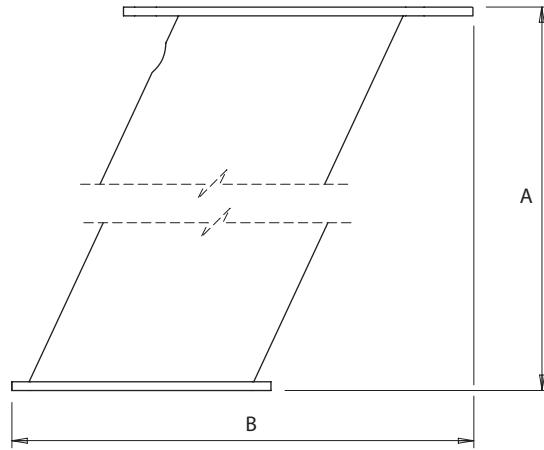

Composite PowerTower®

For help & information
 email: technical@scanstrut.com
 tel: +44 (0) 1803 863800

	A mm / inches	B mm / inches	C mm / inches	D mm / inches
PT2001	388/15.3	358/14.1	150/5.9	200/7.9
PT2002	388/15.3	358/14.1	150/5.9	200/7.9
PT2003	152/6	358/14.1	150/5.9	200/7.9
PT2004	268/10.5	158/6.2	150/5.9	200/7.9
PT2005	278/11	158/6.2	150/5.9	200/7.9
PT2006	288/11.3	158/6.2	150/5.9	200/7.9

All Composite PT's are 30° aft leaning

Stainless PowerTower®

For help & information
 email: technical@scanstrut.com
 tel: +44 (0) 1803 863800

	A mm / inches	B mm / inches	C mm / inches	D mm / inches
SPT1001	152/6	263/10.3	127/5	152/6
SPT1002	152/6	245/9.6	127/5	152/6
SPT1004	152/6	270/10.6	152/6	203/8
SPT1005	152/6	270/10.6	152/6	203/8

All SPT's are 25° aft leaning

Aluminium PowerTower®

For help & information
 email: technical@scanstrut.com
 tel: +44 (0) 1803 863800

	A mm / inches	B mm / inches	C mm / inches	D mm / inches
APT19000	127/5	295/11.6	127/5	177/7
APT19001	254/10	355/14	127/5	177/7
APT5U	127/5	245/9.6	127/5	177/7
APT10U	254/10	303/12	127/5	177/7
APT52S	27/5	267/10.5	127/5	177/7
APT102S	254/10	326/12.8	127/5	177/7
APT6001	127/5	278/11	150/5.9	200/7.9
APT6002	127/5	290/11.4	150/5.9	200/7.9

	A mm / inches	B mm / inches	C mm / inches	D mm / inches
SC35	56/2.2	307/12	120/4.7	200/7.9
SC45/45R	68/2.7	360/14.2	120/4.7	200/7.9
SC65	60/2.4	465/18.3	120/4.7	200/7.9
SC80	80/3.1	352/13.9	205/8	230/9