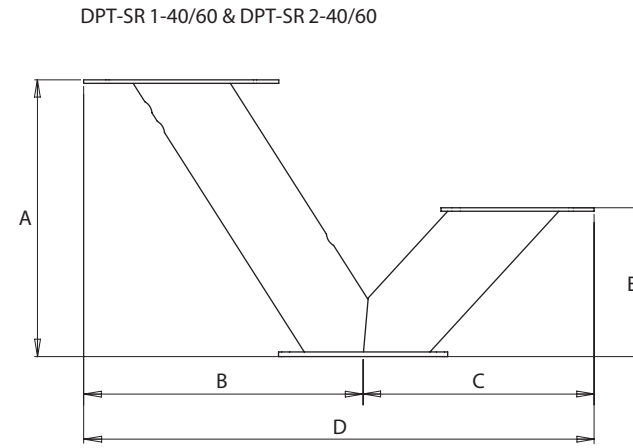

All APT's are 25° forwards leaning except APT6001 and APT 6002 which are 25° aft leaning

Satcom PowerTower®

For help & information
 email: technical@scanstrut.com
 tel: +44 (0) 1803 863800

	A mm / inches	B mm / inches	C mm / inches
SATPT-30	300/11.8	200/7.8	120/4.7
SATPT-40	300/11.8	200/7.8	120/4.7
SATPT-60	300/11.8	250/9.8	145/5.7

All SATPT'S are vertical with an oval stem

Satcom/TV PowerTower® - Stainless

For help & information
 email: technical@scanstrut.com
 tel: +44 (0) 1803 863800

	A mm / inches	B mm / inches	C mm / inches
SATPT-40S	300/11.8	410/15.7	200/7.9
SATPT-60S	300/11.8	480/18.9	250/9.8

All SATPT-S's are 25° aft leaning.

Dual PowerTower®

For help & information
 email: technical@scanstrut.com
 tel: +44 (0) 1803 863800

	A mm / inches	B mm / inches	C mm / inches	D mm / inches	E mm / inches	F mm / inches	G mm / inches
DPT-SR 1-40	476/18.7	480/18.9	576/22.7	878/34.6	256/10	291/11.5	230/9
DPT-SR 2-40	476/18.7	480/18.9	342/13.5	823/32.4	256/10	291/11.5	230/9
DPT-SO 1-40	556/21.9	555/21.9	582/22.9	1137/44.8	138/5.4	291/11.5	230/9
DPT-SO 2-40	556/21.9	557/22	697/27.4	1254/49.4	138/5.4	291/11.5	230/9
DPT-SR 1-60	518/20.4	560/22.1	397/15.6	957/37.7	256/10	291/11.5	230/9
DPT-SR 2-60	518/20.4	560/22.1	343/13.5	903/35.6	256/10	291/11.5	230/9
DPT-SO 1-60	608/24	640/25.2	582/22.9	1222/48.1	138/5.4	291/11.5	230/9
DPT-SO 2-60	608/24	640/25.2	697/27.4	1336/52.6	138/5.4	291/11.5	230/9

	A mm / inches	B mm / inches	C mm / inches	D mm / inches
SC35	56/2.2	307/12	120/4.7	200/7.9
SC45/45R	68/2.7	360/14.2	120/4.7	200/7.9
SC65	60/2.4	465/18.3	120/4.7	200/7.9
SC80	80/3.1	352/13.9	205/8	230/9