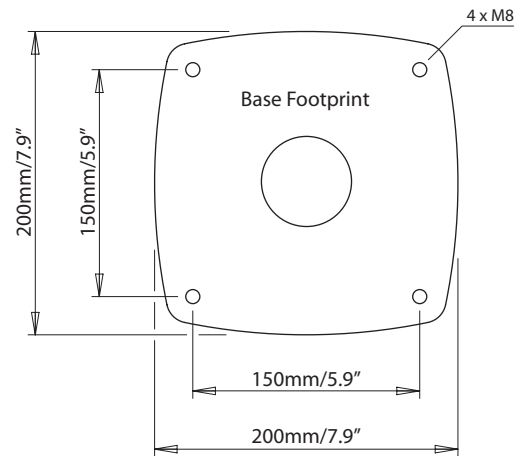

Compact Dual PowerTower® - DPT-SR1/SR2-30

For help & information
email: technical@scanstrut.com
tel: +44 (0) 1803 863800