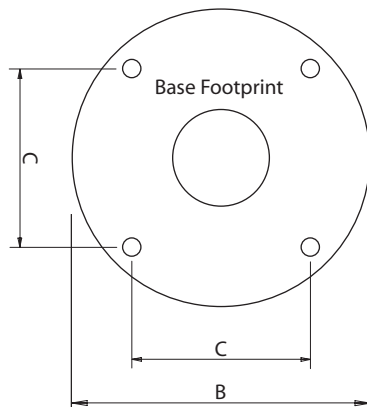

All SPT's are 25° aft leaning

Aluminium PowerTower®

For help & information
 email: technical@scanstrut.com
 tel: +44 (0) 1803 863800

	A mm / inches	B mm / inches	C mm / inches	D mm / inches
APT19000	127/5	295/11.6	127/5	177/7
APT19001	254/10	355/14	127/5	177/7
APT5U	127/5	245/9.6	127/5	177/7
APT10U	254/10	303/12	127/5	177/7
APT52S	27/5	267/10.5	127/5	177/7
APT102S	254/10	326/12.8	127/5	177/7
APT6001	127/5	278/11	150/5.9	200/7.9
APT6002	127/5	290/11.4	150/5.9	200/7.9

All APT's are 25° forwards leaning except APT6001 and APT 6002 which are 25° aft leaning

Satcom PowerTower®

For help & information
 email: technical@scanstrut.com
 tel: +44 (0) 1803 863800

	A mm / inches	B mm / inches	C mm / inches
SATPT-30	300/11.8	200/7.8	120/4.7
SATPT-40	300/11.8	200/7.8	120/4.7
SATPT-60	300/11.8	250/9.8	145/5.7

All SATPT'S are vertical with an oval stem

Satcom/TV PowerTower® - Stainless

For help & information
 email: technical@scanstrut.com
 tel: +44 (0) 1803 863800

	A mm / inches	B mm / inches	C mm / inches
SATPT-40S	300/11.8	410/15.7	200/7.9
SATPT-60S	300/11.8	480/18.9	250/9.8

	A mm / inches	B mm / inches	C mm / inches	D mm / inches
SC35	56/2.2	307/12	120/4.7	200/7.9
SC45/45R	68/2.7	360/14.2	120/4.7	200/7.9
SC65	60/2.4	465/18.3	120/4.7	200/7.9
SC80	80/3.1	352/13.9	205/8	230/9