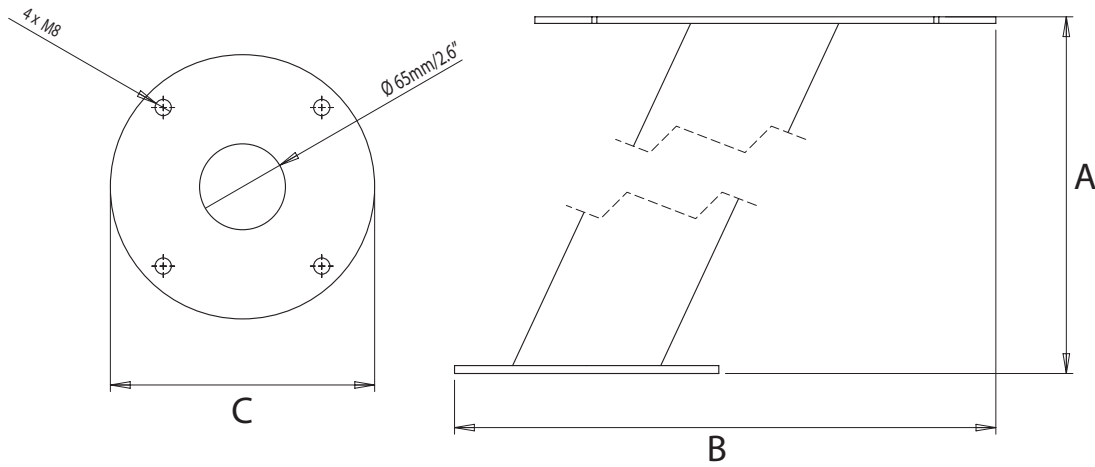

All SPT's are 25° aft leaning

Aluminium PowerTower®

For help & information
 email: technical@scanstrut.com
 tel: +44 (0) 1803 863800

	A mm / inches	B mm / inches	C mm / inches	D mm / inches
APT19000	127/5	295/11.6	127/5	177/7
APT19001	254/10	355/14	127/5	177/7
APT5U	127/5	245/9.6	127/5	177/7
APT10U	254/10	303/12	127/5	177/7
APT52S	27/5	267/10.5	127/5	177/7
APT102S	254/10	326/12.8	127/5	177/7
APT6001	127/5	278/11	150/5.9	200/7.9
APT6002	127/5	290/11.4	150/5.9	200/7.9

All APT's are 25° forwards leaning except APT6001 and APT 6002 which are 25° aft leaning

Satcom PowerTower®

For help & information
 email: technical@scanstrut.com
 tel: +44 (0) 1803 863800

	A mm / inches	B mm / inches	C mm / inches
SATPT-30	300/11.8	200/7.8	120/4.7
SATPT-40	300/11.8	200/7.8	120/4.7
SATPT-60	300/11.8	250/9.8	145/5.7

All SATPT'S are vertical with an oval stem

Satcom/TV PowerTower® - Stainless

For help & information
 email: technical@scanstrut.com
 tel: +44 (0) 1803 863800

	A mm / inches	B mm / inches	C mm / inches
SATPT-40S	300/11.8	410/15.7	200/7.9
SATPT-60S	300/11.8	480/18.9	250/9.8

All SATPT-S's are 25° aft leaning.

Dual PowerTower®

For help & information
 email: technical@scanstrut.com
 tel: +44 (0) 1803 863800

	A mm / inches	B mm / inches	C mm / inches	D mm / inches	E mm / inches	F mm / inches	G mm / inches
DPT-SR 1-40	476/18.7	480/18.9	576/22.7	878/34.6	256/10	291/11.5	230/9
DPT-SR 2-40	476/18.7	480/18.9	342/13.5	823/32.4	256/10	291/11.5	230/9
DPT-SO 1-40	556/21.9	555/21.9	582/22.9	1137/44.8	138/5.4	291/11.5	230/9
DPT-SO 2-40	556/21.9	557/22	697/27.4	1254/49.4	138/5.4	291/11.5	230/9
DPT-SR 1-60	518/20.4	560/22.1	397/15.6	957/37.7	256/10	291/11.5	230/9
DPT-SR 2-60	518/20.4	560/22.1	343/13.5	903/35.6	256/10	291/11.5	230/9
DPT-SO 1-60	608/24	640/25.2	582/22.9	1222/48.1	138/5.4	291/11.5	230/9
DPT-SO 2-60	608/24	640/25.2	697/27.4	1336/52.6	138/5.4	291/11.5	230/9