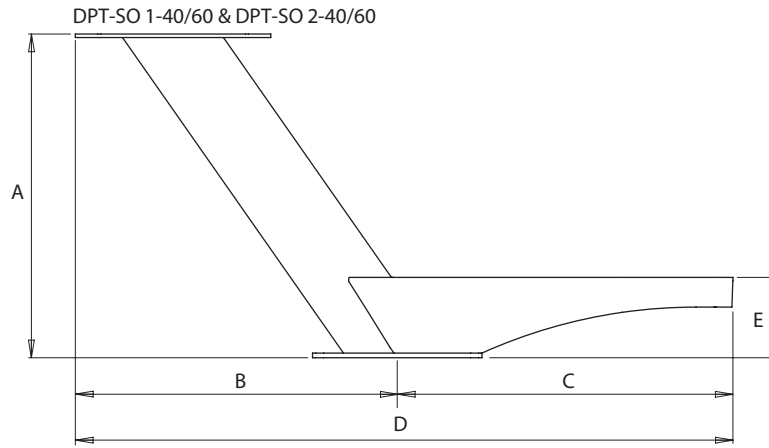

All APT's are 25° forwards leaning except APT6001 and APT 6002 which are 25° aft leaning

Satcom PowerTower®

For help & information
 email: technical@scanstrut.com
 tel: +44 (0) 1803 863800

	A mm / inches	B mm / inches	C mm / inches
SATPT-30	300/11.8	200/7.8	120/4.7
SATPT-40	300/11.8	200/7.8	120/4.7
SATPT-60	300/11.8	250/9.8	145/5.7

All SATPT'S are vertical with an oval stem

Satcom/TV PowerTower® - Stainless

For help & information
 email: technical@scanstrut.com
 tel: +44 (0) 1803 863800

	A mm / inches	B mm / inches	C mm / inches
SATPT-40S	300/11.8	410/15.7	200/7.9
SATPT-60S	300/11.8	480/18.9	250/9.8

All SATPT-S's are 25° aft leaning.

Dual PowerTower®

For help & information
 email: technical@scanstrut.com
 tel: +44 (0) 1803 863800

	A mm / inches	B mm / inches	C mm / inches	D mm / inches	E mm / inches	F mm / inches	G mm / inches
DPT-SR 1-40	476/18.7	480/18.9	576/22.7	878/34.6	256/10	291/11.5	230/9
DPT-SR 2-40	476/18.7	480/18.9	342/13.5	823/32.4	256/10	291/11.5	230/9
DPT-SO 1-40	556/21.9	555/21.9	582/22.9	1137/44.8	138/5.4	291/11.5	230/9
DPT-SO 2-40	556/21.9	557/22	697/27.4	1254/49.4	138/5.4	291/11.5	230/9
DPT-SR 1-60	518/20.4	560/22.1	397/15.6	957/37.7	256/10	291/11.5	230/9
DPT-SR 2-60	518/20.4	560/22.1	343/13.5	903/35.6	256/10	291/11.5	230/9
DPT-SO 1-60	608/24	640/25.2	582/22.9	1222/48.1	138/5.4	291/11.5	230/9
DPT-SO 2-60	608/24	640/25.2	697/27.4	1336/52.6	138/5.4	291/11.5	230/9

	A mm / inches	B mm / inches	C mm / inches	D mm / inches
SC35	56/2.2	307/12	120/4.7	200/7.9
SC45/45R	68/2.7	360/14.2	120/4.7	200/7.9
SC65	60/2.4	465/18.3	120/4.7	200/7.9
SC80	80/3.1	352/13.9	205/8	230/9