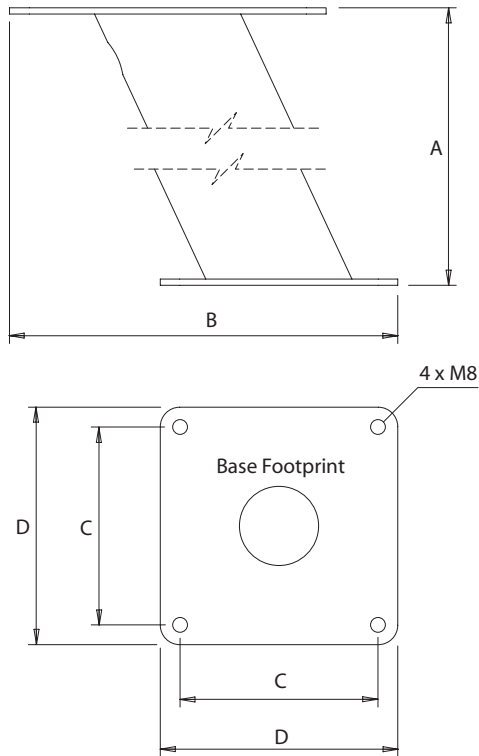

SCANSTRUT®

POWERBOAT PRODUCTS
TECHNICAL INFORMATION

CONTENTS

Product	Page no.
Composite PowerTower®	3
Stainless PowerTower®	4
Aluminium PowerTower®	5
Satcom/tv PowerTower® - Aluminium	6
Satcom/tv PowerTower® - Stainless	7
Dual PowerTower®	8
Compact Dual PowerTower®	9
Satcom Antenna Mount	10

Composite PowerTower®

For help & information
 email: technical@scanstrut.com
 tel: +44 (0) 1803 863800

	A mm / inches	B mm / inches	C mm / inches	D mm / inches
PT2001	388/15.3	358/14.1	150/5.9	200/7.9
PT2002	388/15.3	358/14.1	150/5.9	200/7.9
PT2003	152/6	358/14.1	150/5.9	200/7.9
PT2004	268/10.5	158/6.2	150/5.9	200/7.9
PT2005	278/11	158/6.2	150/5.9	200/7.9
PT2006	288/11.3	158/6.2	150/5.9	200/7.9

All Composite PT's are 30° aft leaning

Stainless PowerTower®

For help & information
 email: technical@scanstrut.com
 tel: +44 (0) 1803 863800

	A mm / inches	B mm / inches	C mm / inches	D mm / inches
SPT1001	152/6	263/10.3	127/5	152/6
SPT1002	152/6	245/9.6	127/5	152/6
SPT1004	152/6	270/10.6	152/6	203/8
SPT1005	152/6	270/10.6	152/6	203/8

	A mm / inches	B mm / inches	C mm / inches	D mm / inches
SC35	56/2.2	307/12	120/4.7	200/7.9
SC45/45R	68/2.7	360/14.2	120/4.7	200/7.9
SC65	60/2.4	465/18.3	120/4.7	200/7.9
SC80	80/3.1	352/13.9	205/8	230/9