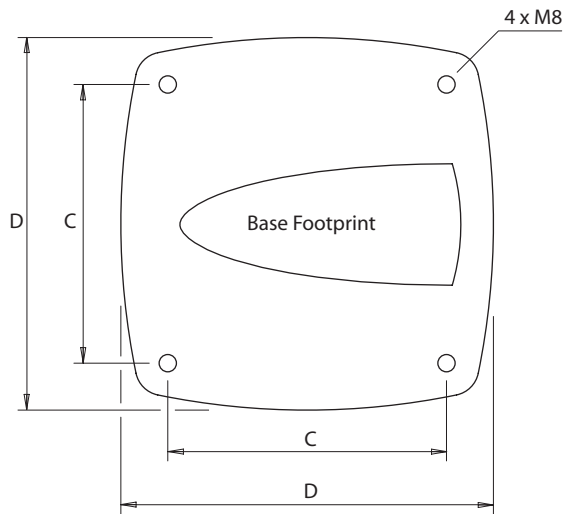

SCANSTRUT®

POWERBOAT PRODUCTS
TECHNICAL INFORMATION

CONTENTS

Product	Page no.
Composite PowerTower®	3
Stainless PowerTower®	4
Aluminium PowerTower®	5
Satcom/tv PowerTower® - Aluminium	6
Satcom/tv PowerTower® - Stainless	7
Dual PowerTower®	8
Compact Dual PowerTower®	9
Satcom Antenna Mount	10

Composite PowerTower®

For help & information
 email: technical@scanstrut.com
 tel: +44 (0) 1803 863800

	A mm / inches	B mm / inches	C mm / inches	D mm / inches
PT2001	388/15.3	358/14.1	150/5.9	200/7.9
PT2002	388/15.3	358/14.1	150/5.9	200/7.9
PT2003	152/6	358/14.1	150/5.9	200/7.9
PT2004	268/10.5	158/6.2	150/5.9	200/7.9
PT2005	278/11	158/6.2	150/5.9	200/7.9
PT2006	288/11.3	158/6.2	150/5.9	200/7.9

All Composite PT's are 30° aft leaning

Stainless PowerTower®

For help & information
 email: technical@scanstrut.com
 tel: +44 (0) 1803 863800

	A mm / inches	B mm / inches	C mm / inches	D mm / inches
SPT1001	152/6	263/10.3	127/5	152/6
SPT1002	152/6	245/9.6	127/5	152/6
SPT1004	152/6	270/10.6	152/6	203/8
SPT1005	152/6	270/10.6	152/6	203/8

	A mm / inches	B mm / inches	C mm / inches	D mm / inches
SC35	56/2.2	307/12	120/4.7	200/7.9
SC45/45R	68/2.7	360/14.2	120/4.7	200/7.9
SC65	60/2.4	465/18.3	120/4.7	200/7.9
SC80	80/3.1	352/13.9	205/8	230/9