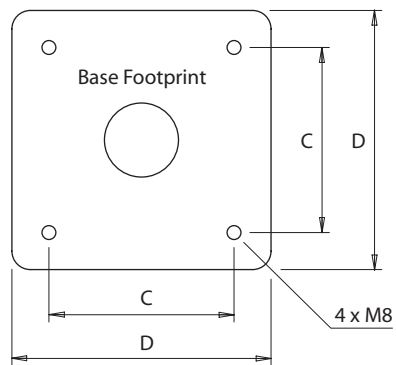

Composite PowerTower®

For help & information
 email: technical@scanstrut.com
 tel: +44 (0) 1803 863800

	A mm / inches	B mm / inches	C mm / inches	D mm / inches
PT2001	388/15.3	358/14.1	150/5.9	200/7.9
PT2002	388/15.3	358/14.1	150/5.9	200/7.9
PT2003	152/6	358/14.1	150/5.9	200/7.9
PT2004	268/10.5	158/6.2	150/5.9	200/7.9
PT2005	278/11	158/6.2	150/5.9	200/7.9
PT2006	288/11.3	158/6.2	150/5.9	200/7.9

All Composite PT's are 30° aft leaning

Stainless PowerTower®

For help & information
 email: technical@scanstrut.com
 tel: +44 (0) 1803 863800

	A mm / inches	B mm / inches	C mm / inches	D mm / inches
SPT1001	152/6	263/10.3	127/5	152/6
SPT1002	152/6	245/9.6	127/5	152/6
SPT1004	152/6	270/10.6	152/6	203/8
SPT1005	152/6	270/10.6	152/6	203/8

All SPT's are 25° aft leaning

Aluminium PowerTower®

For help & information
 email: technical@scanstrut.com
 tel: +44 (0) 1803 863800

	A mm / inches	B mm / inches	C mm / inches	D mm / inches
APT19000	127/5	295/11.6	127/5	177/7
APT19001	254/10	355/14	127/5	177/7
APT5U	127/5	245/9.6	127/5	177/7
APT10U	254/10	303/12	127/5	177/7
APT52S	27/5	267/10.5	127/5	177/7
APT102S	254/10	326/12.8	127/5	177/7
APT6001	127/5	278/11	150/5.9	200/7.9
APT6002	127/5	290/11.4	150/5.9	200/7.9