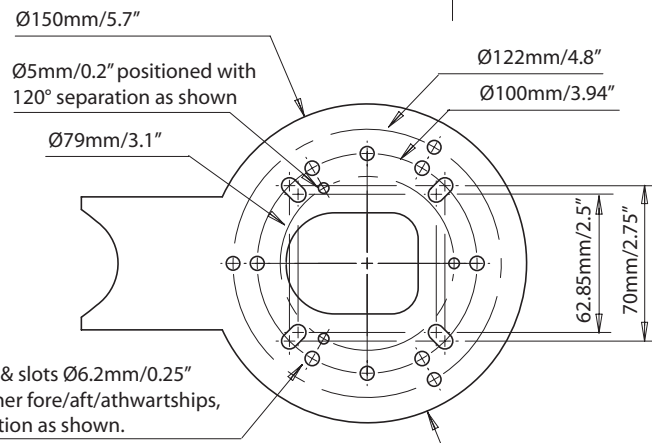

# Tapered Radar Mast - PTM-R1/R2

For help & information  
 email: [technical@scanstrut.com](mailto:technical@scanstrut.com)  
 tel: +44 (0) 1803 863800

All large holes & slots Ø6.2mm/0.25"  
 Positioned either fore/aft/athwartships,  
 or 120° separation as shown.