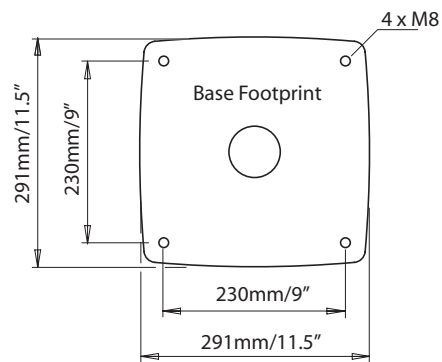

# Tapered Radar Mast - PTM-R1/R2

For help & information  
 email: [technical@scanstrut.com](mailto:technical@scanstrut.com)  
 tel: +44 (0) 1803 863800

All large holes & slots Ø6.2mm/0.25"  
 Positioned either fore/aft/athwartships,  
 or 120° separation as shown.