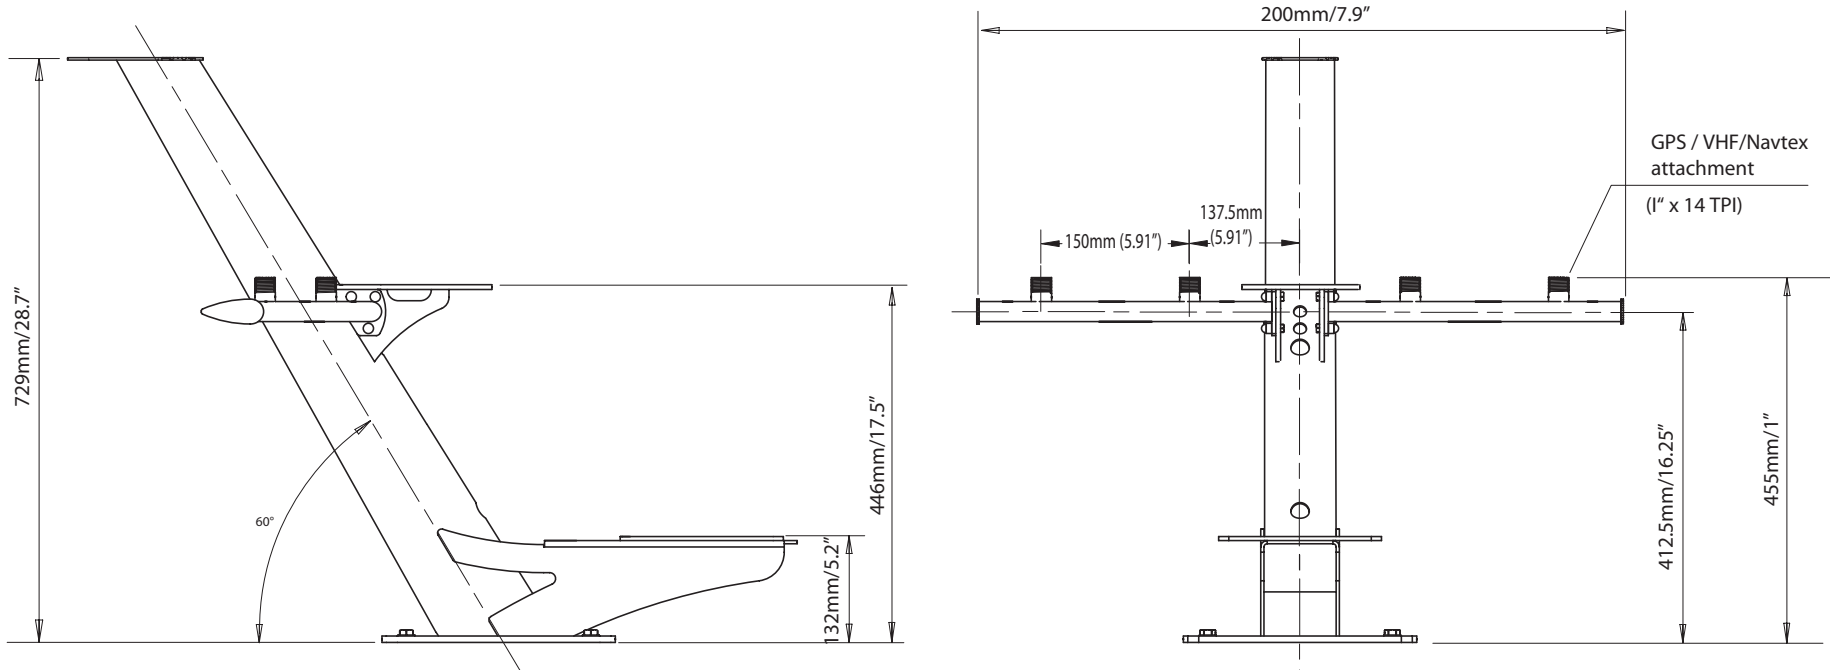

# Tapered Radar Mast - PTM-R1/R2

For help & information  
 email: [technical@scanstrut.com](mailto:technical@scanstrut.com)  
 tel: +44 (0) 1803 863800

All large holes & slots Ø6.2mm/0.25"  
 Positioned either fore/aft/athwartships,  
 or 120° separation as shown.