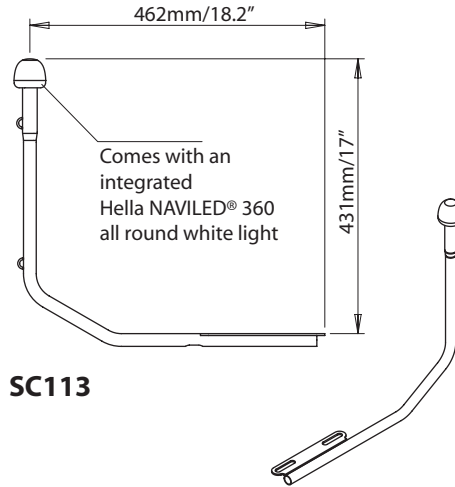

Nav Light Mounts, GPS / VHF Antenna Mounts & Extensions

For help & information
 email: technical@scanstrut.com
 tel: +44 (0) 1803 863800

Nav Light Mounts

SC110

SC113

EXT - LIGHT

EXT - GPS

EXT - LED