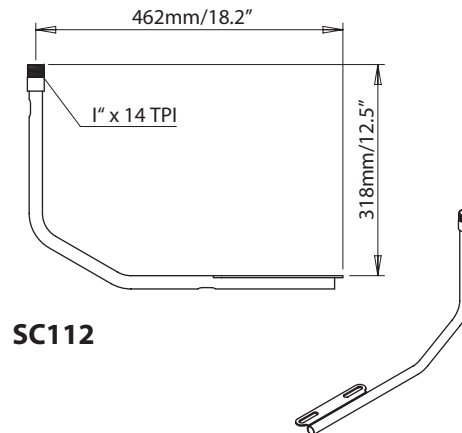

Nav Light Mounts, GPS / VHF Antenna Mounts & Extensions

For help & information
 email: technical@scanstrut.com
 tel: +44 (0) 1803 863800

Nav Light Mounts

SC110

SC113

EXT - LIGHT

EXT - GPS

EXT - LED

GPS/VHF Antenna Mounts

SC111

SC112