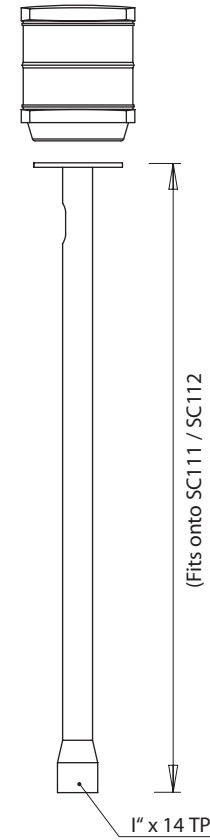

Nav Light Mounts, GPS / VHF Antenna Mounts & Extensions

For help & information
 email: technical@scanstrut.com
 tel: +44 (0) 1803 863800

Nav Light Mounts

SC110

SC113

EXT - LIGHT

EXT - GPS

EXT - LED