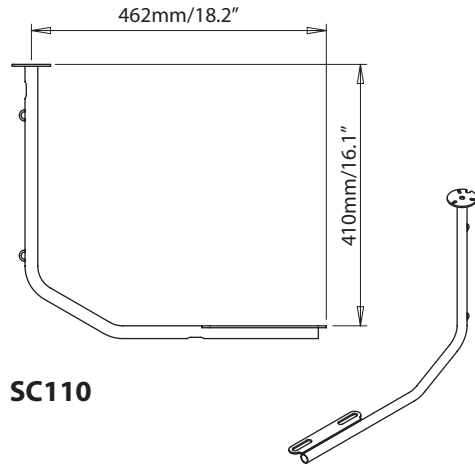

Nav Light Mounts, GPS / VHF Antenna Mounts & Extensions

For help & information
 email: technical@scanstrut.com
 tel: +44 (0) 1803 863800

Nav Light Mounts

SC110

SC113

EXT - LIGHT

EXT - GPS

EXT - LED

GPS/VHF Antenna Mounts

SC111

SC112