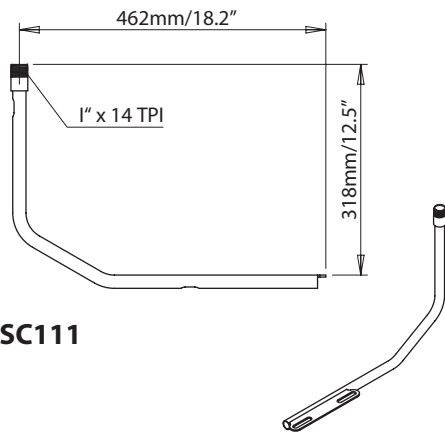

Nav Light Mounts, GPS / VHF Antenna Mounts & Extensions

For help & information
 email: technical@scanstrut.com
 tel: +44 (0) 1803 863800

Nav Light Mounts

SC110

SC113

EXT - LIGHT

EXT - GPS

EXT - LED

GPS/VHF Antenna Mounts

SC111

SC112