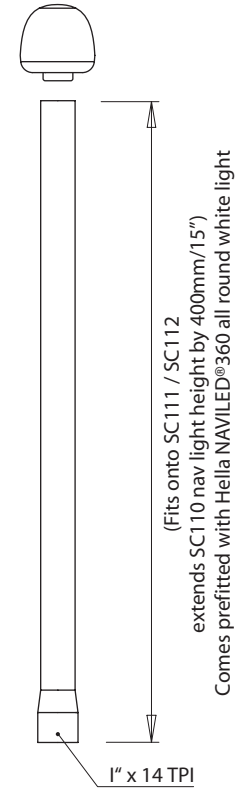

Nav Light Mounts, GPS / VHF Antenna Mounts & Extensions

For help & information
 email: technical@scanstrut.com
 tel: +44 (0) 1803 863800

Nav Light Mounts

SC110

SC113

EXT - LIGHT

EXT - GPS

EXT - LED