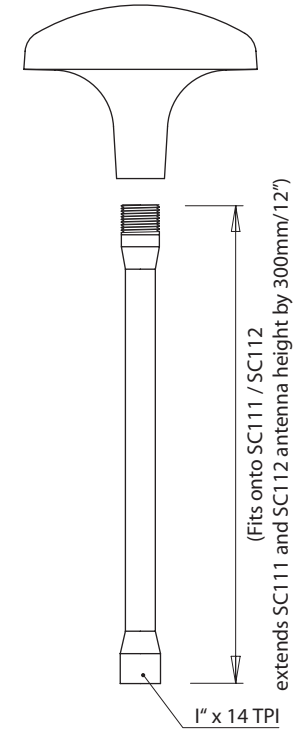

Nav Light Mounts, GPS / VHF Antenna Mounts & Extensions

For help & information
 email: technical@scanstrut.com
 tel: +44 (0) 1803 863800

Nav Light Mounts

SC110

SC113

EXT - LIGHT

EXT - GPS

EXT - LED