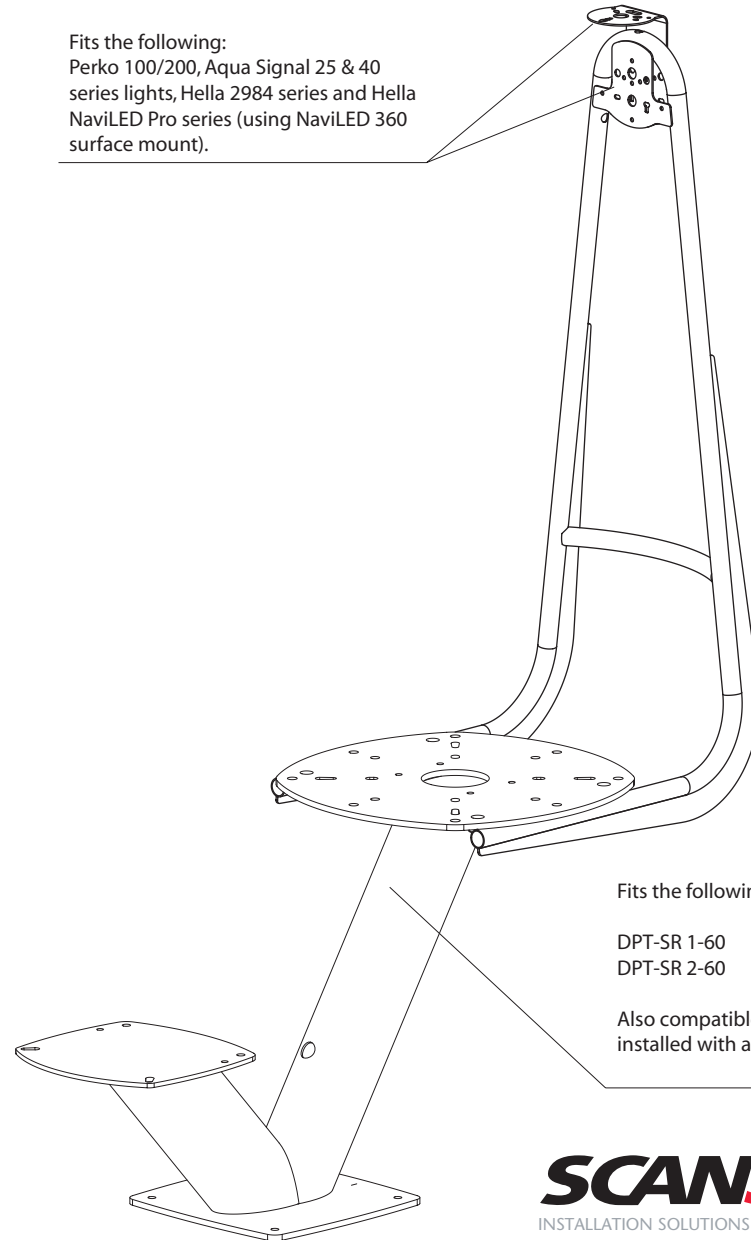

Gantry Mount for Dual PowerTower® - SC114-40

For help & information
email: technical@scanstrut.com
tel: +44 (0) 1803 863800

Fits the following:
Perko 100/200, Aqua Signal 25 & 40 series lights, Hella 2984 series and Hella NavILED Pro series (using NavILED 360 surface mount).

Fits the following dual PowerTowers® only:

DPT-SR 1-40
DPT-SR 2-40

DPT-SO 1-40
DPT-SO 2-40

Also compatible with Aluminium, Stainless and Satcom/tv PowerTower® when installed with 30cm & 40cm satcom (excl. Fleet 33 & 55).

SCANSTRUT®
INSTALLATION SOLUTIONS FOR MARINE ELECTRONICS™

Gantry Mount for Dual PowerTower® - SC114-60

For help & information
email: technical@scanstrut.com
tel: +44 (0) 1803 863800

Fits the following:
Perko 100/200, Aqua Signal 25 & 40 series lights, Hella 2984 series and Hella NaviLED Pro series (using NaviLED 360 surface mount).

Fits the following dual PowerTowers® only:

DPT-SR 1-60
DPT-SR 2-60

DPT-SO 1-60
DPT-SO 2-60

Also compatible with Satcom/tv PowerTower® when installed with a 60cm satcom (excl. Fleet 33 & 55).

SCANSTRUT
INSTALLATION SOLUTIONS FOR MARINE ELECTRONICS™