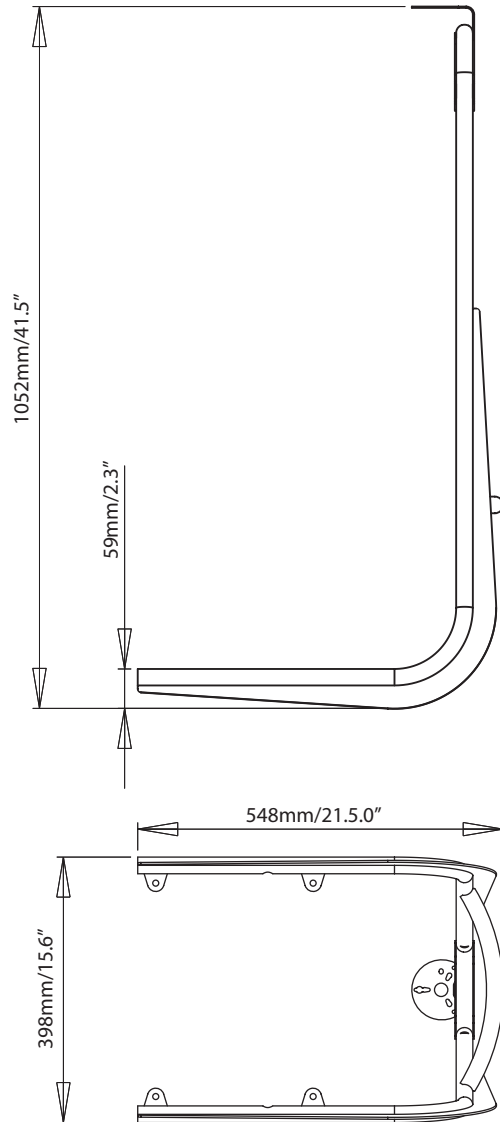

Gantry Mount for Dual PowerTower® - SC114-40

For help & information
email: technical@scanstrut.com
tel: +44 (0) 1803 863800

Fits the following:
Perko 100/200, Aqua Signal 25 & 40 series lights, Hella 2984 series and Hella NavILED Pro series (using NavILED 360 surface mount).

Fits the following dual PowerTowers® only:

DPT-SR 1-40
DPT-SR 2-40

DPT-SO 1-40
DPT-SO 2-40

Also compatible with Aluminium, Stainless and Satcom/tv PowerTower® when installed with 30cm & 40cm satcom (excl. Fleet 33 & 55).

SCANSTRUT®
INSTALLATION SOLUTIONS FOR MARINE ELECTRONICS™

Gantry Mount for Dual PowerTower® - SC114-60

For help & information
email: technical@scanstrut.com
tel: +44 (0) 1803 863800

Fits the following:
Perko 100/200, Aqua Signal 25 & 40 series lights, Hella 2984 series and Hella NaviLED Pro series (using NaviLED 360 surface mount).