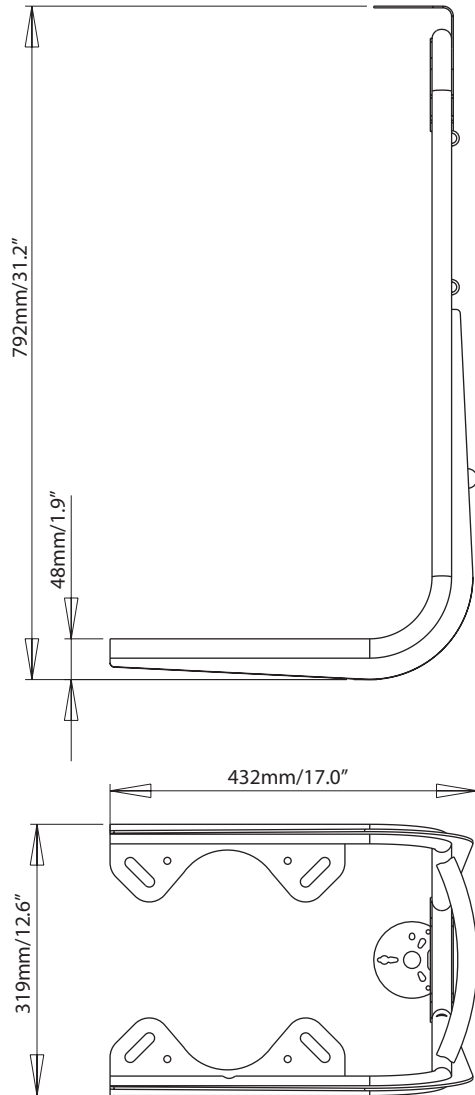

Gantry Mount for Dual PowerTower® - SC114-40

For help & information
email: technical@scanstrut.com
tel: +44 (0) 1803 863800

Fits the following:
Perko 100/200, Aqua Signal 25 & 40 series lights, Hella 2984 series and Hella NavILED Pro series (using NavILED 360 surface mount).

Fits the following dual PowerTowers® only:

DPT-SR 1-40
DPT-SR 2-40

DPT-SO 1-40
DPT-SO 2-40

Also compatible with Aluminium, Stainless and Satcom/tv PowerTower® when installed with 30cm & 40cm satcom (excl. Fleet 33 & 55).

SCANSTRUT®
INSTALLATION SOLUTIONS FOR MARINE ELECTRONICS™

Gantry Mount for Dual PowerTower® - SC114-60

For help & information
email: technical@scanstrut.com
tel: +44 (0) 1803 863800

Fits the following:
Perko 100/200, Aqua Signal 25 & 40 series lights, Hella 2984 series and Hella NaviLED Pro series (using NaviLED 360 surface mount).