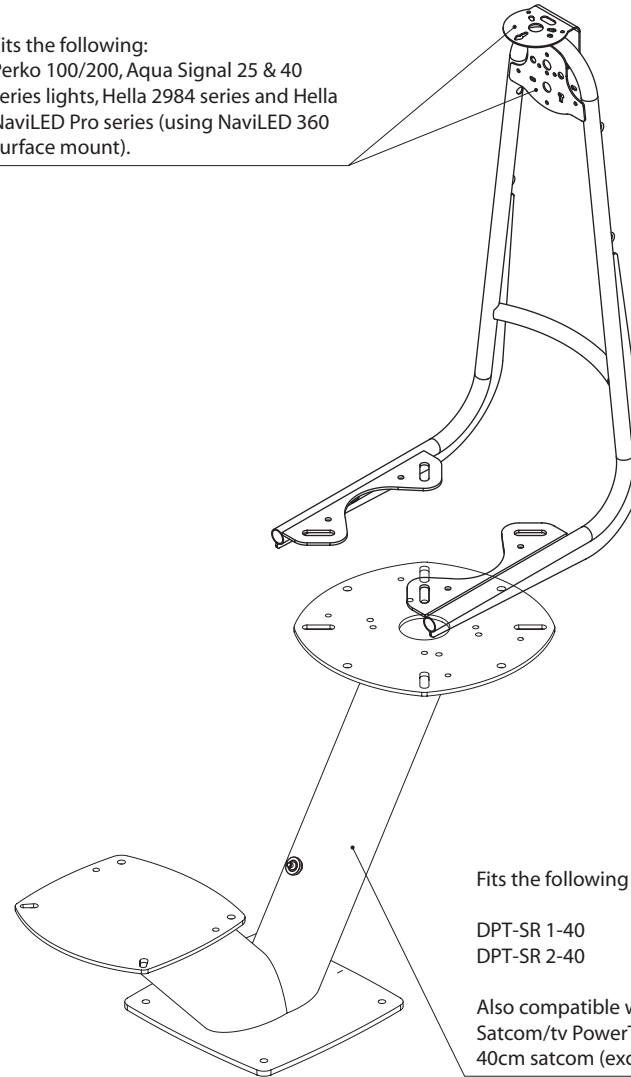

Gantry Mount for Dual PowerTower® - SC114-40

For help & information
email: technical@scanstrut.com
tel: +44 (0) 1803 863800

Fits the following:
Perko 100/200, Aqua Signal 25 & 40 series lights, Hella 2984 series and Hella NavILED Pro series (using NavILED 360 surface mount).

Fits the following dual PowerTowers® only:

DPT-SR 1-40
DPT-SR 2-40

DPT-SO 1-40
DPT-SO 2-40

Also compatible with Aluminium, Stainless and Satcom/tv PowerTower® when installed with 30cm & 40cm satcom (excl. Fleet 33 & 55).

SCANSTRUT®
INSTALLATION SOLUTIONS FOR MARINE ELECTRONICS™

Gantry Mount for Dual PowerTower® - SC114-60

For help & information
email: technical@scanstrut.com
tel: +44 (0) 1803 863800

Fits the following:
Perko 100/200, Aqua Signal 25 & 40 series lights, Hella 2984 series and Hella NaviLED Pro series (using NaviLED 360 surface mount).

Fits the following dual PowerTowers® only:

DPT-SR 1-60
DPT-SR 2-60

DPT-SO 1-60
DPT-SO 2-60

Also compatible with Satcom/tv PowerTower® when installed with a 60cm satcom (excl. Fleet 33 & 55).

SCANSTRUT
INSTALLATION SOLUTIONS FOR MARINE ELECTRONICS™