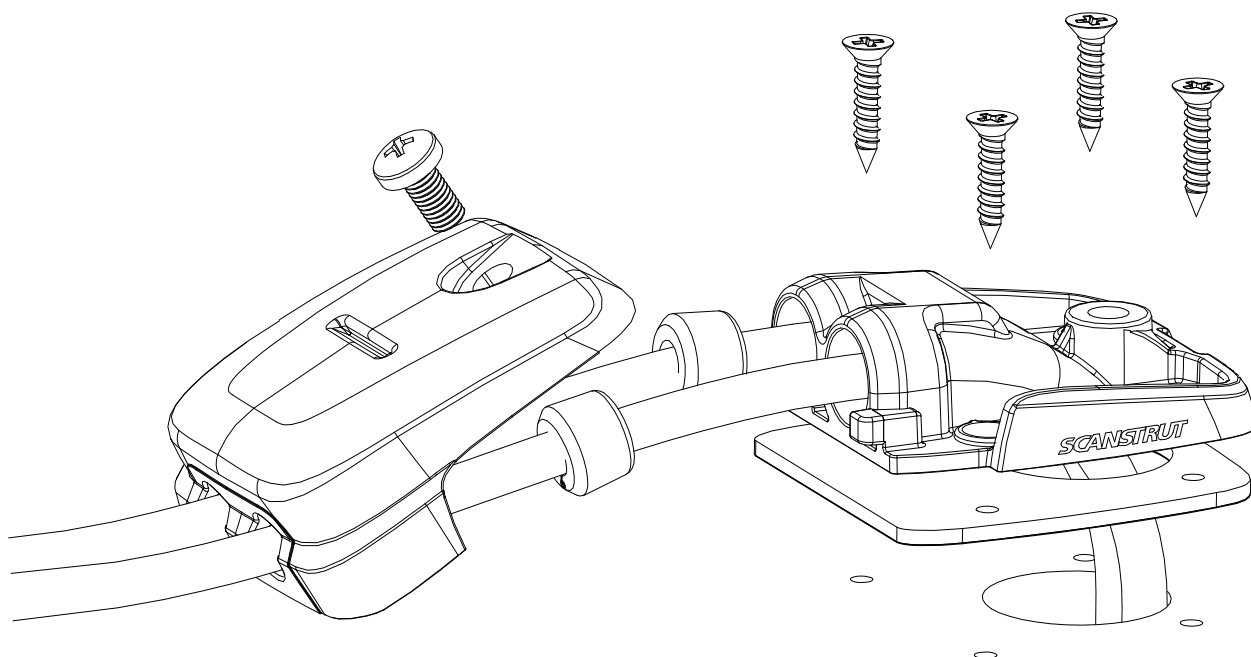

DS-HD6 Horizontal Double Cable Seal

For help & information
email: sales@scanstrut.com
tel: +44 (0) 1392531280

Bung dimensions for different models (included in the package)

	2/0.08 mm / inches	3/0.12 mm / inches	4/0.16 mm / inches	5/0.20 mm / inches	6/0.24 mm / inches	7/0.28 mm / inches	8/0.31 mm / inches	9/0.35 mm / inches	10/0.39 mm / inches
DS-H6	✓	✓	✓	✓	✓				
DS-HD6				✓✓	✓✓				
DS-H10					✓	✓	✓	✓	✓

Please note: ✓=onebung

SCANSTRUT