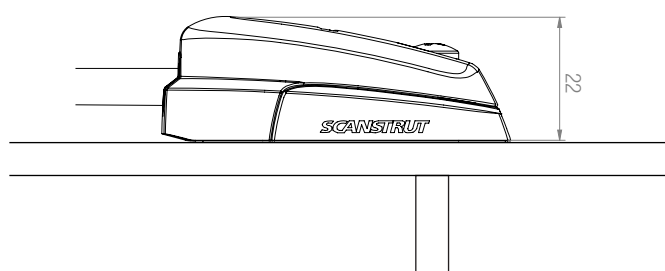

DS-HD6 Horizontal Double Cable Seal

For help & information
email: sales@scanstrut.com
tel: +44 (0) 1392531280

Bung dimensions for different models (included in the package)

	2/0.08 mm / inches	3/0.12 mm / inches	4/0.16 mm / inches	5/0.20 mm / inches	6/0.24 mm / inches	7/0.28 mm / inches	8/0.31 mm / inches	9/0.35 mm / inches	10/0.39 mm / inches
DS-H6	✓	✓	✓	✓	✓				
DS-HD6				✓✓	✓✓				
DS-H10					✓	✓	✓	✓	✓

Please note: ✓=onebung

SCANSTRUT