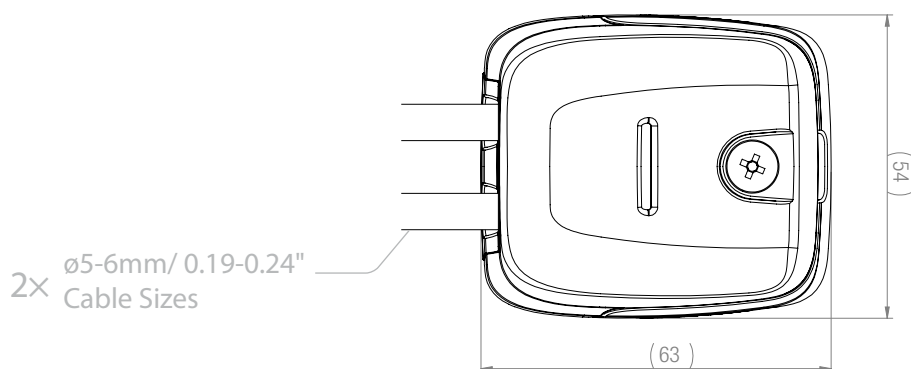

DS-HD6 Horizontal Double Cable Seal

For help & information
email: sales@scanstrut.com
tel: +44 (0) 1392531280

Bung dimensions for different models (included in the package)

	2/0.08 mm / inches	3/0.12 mm / inches	4/0.16 mm / inches	5/0.20 mm / inches	6/0.24 mm / inches	7/0.28 mm / inches	8/0.31 mm / inches	9/0.35 mm / inches	10/0.39 mm / inches
DS-H6	✓	✓	✓	✓	✓				
DS-HD6				✓✓	✓✓				
DS-H10					✓	✓	✓	✓	✓

Please note: ✓=onebung

SCANSTRUT