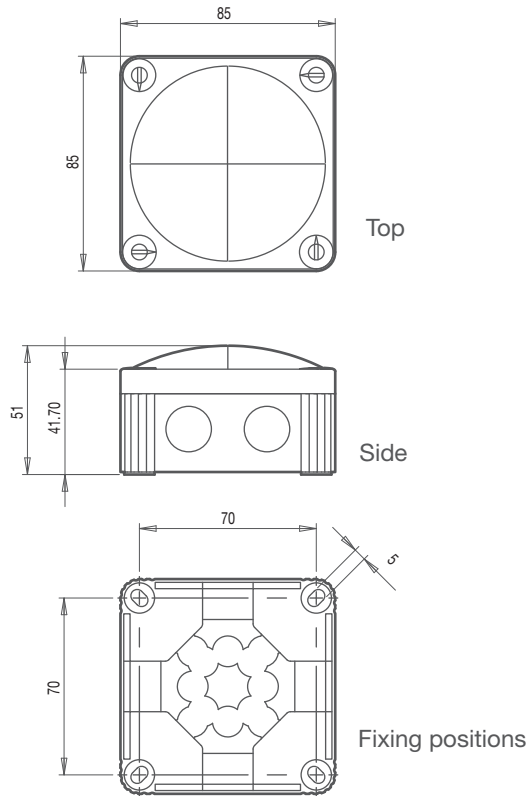

# SP-8-5 SP-8-10 Junction Boxes

Email: sales@scanstrut.com Email: usasales@scanstrut.com

	Max Cable Ø mm/inch	Wire Gauge Ga./mm	Voltage Rated	Current Rated	No. of Connections
SB-8-5	12/0.5	16/1.5 - 11/4	400V	32A	5
SB-8-10	12/0.5	28/0.08 - 12/3.3	600V	20A	10

**SCANSTRUT**