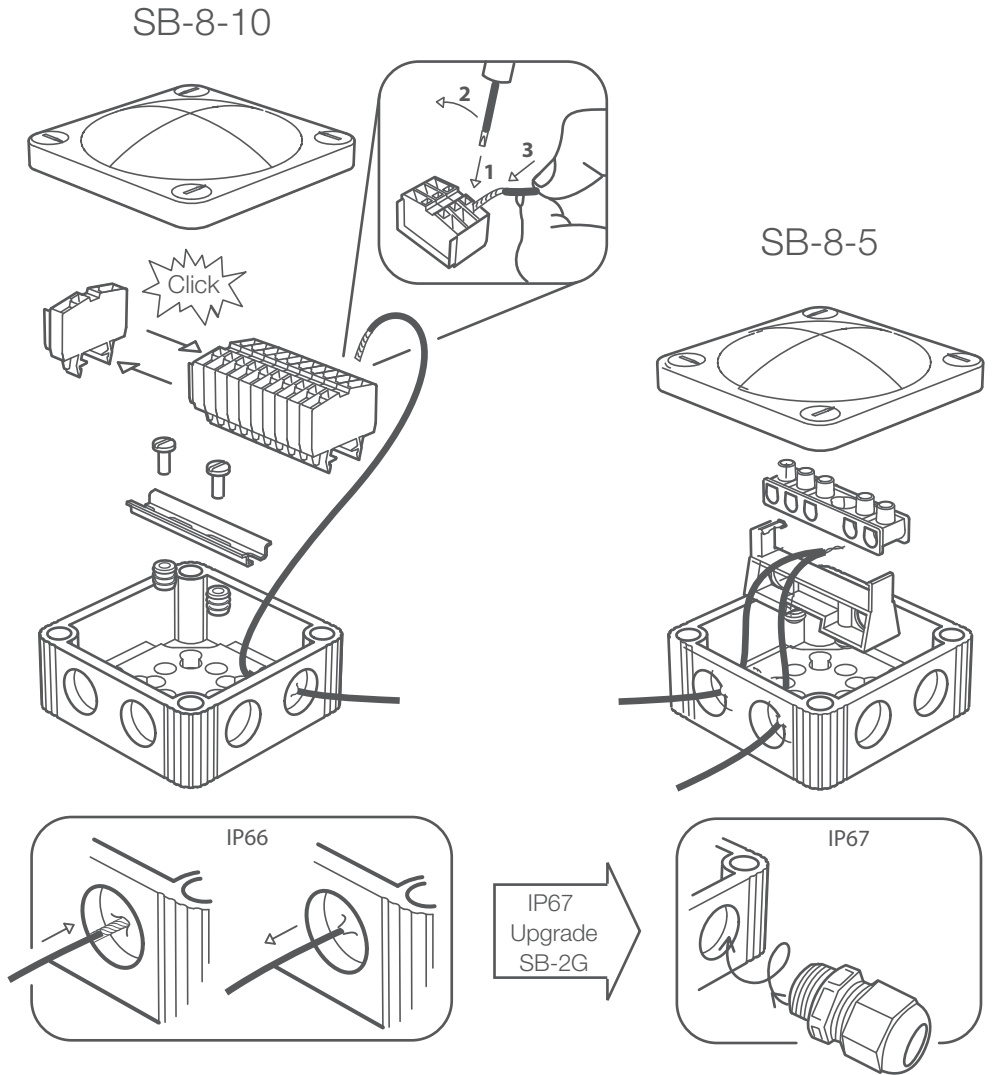

# SP-8-5 SP-8-10 Junction Boxes

Email: sales@scanstrut.com Email: usasales@scanstrut.com

	Max Cable Ø mm/inch	Wire Gauge Ga./mm	Voltage Rated	Current Rated	No. of Connections
SB-8-5	12/0.5	16/1.5 - 11/4	400V	32A	5
SB-8-10	12/0.5	28/0.08 - 12/3.3	600V	20A	10

**SCANSTRUT**