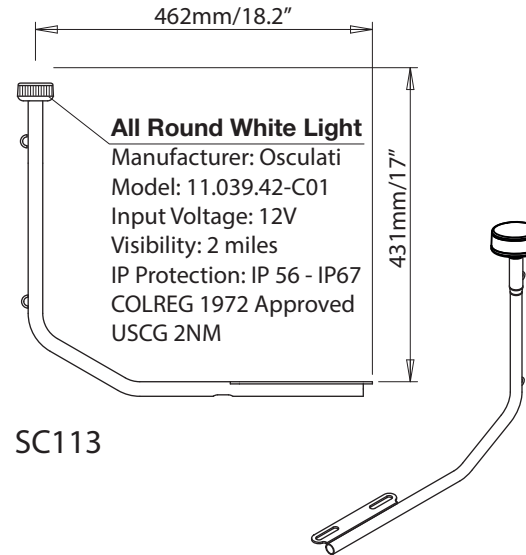

Nav Light Mounts, GPS / VHF Antenna Mounts & Extensions

Email: sales@scanstrut.com Email: usasales@scanstrut.com

Nav Light Mounts

SC110

SC113

GPS/VHF Antenna Mounts

SC111

SC112