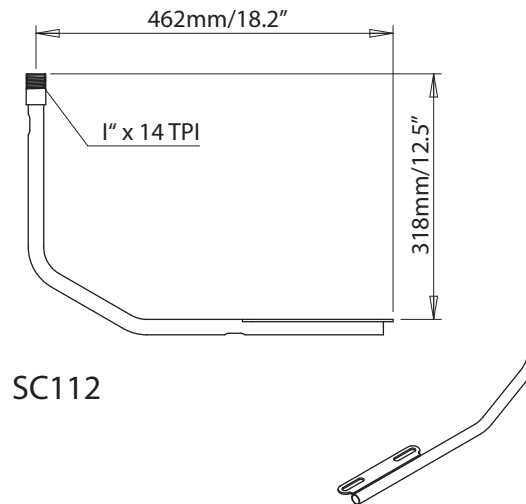

Nav Light Mounts, GPS / VHF Antenna Mounts & Extensions

Email: sales@scanstrut.com Email: usasales@scanstrut.com

Nav Light Mounts

SC110

SC113

GPS/VHF Antenna Mounts

SC111

SC112