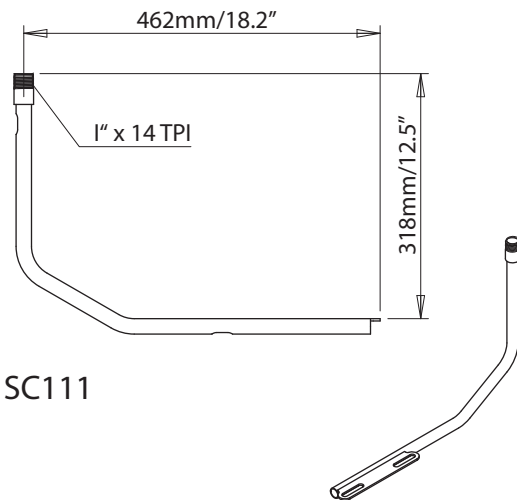

Nav Light Mounts, GPS / VHF Antenna Mounts & Extensions

Email: sales@scanstrut.com Email: usasales@scanstrut.com

Nav Light Mounts

SC110

SC113

GPS/VHF Antenna Mounts

SC111

SC112