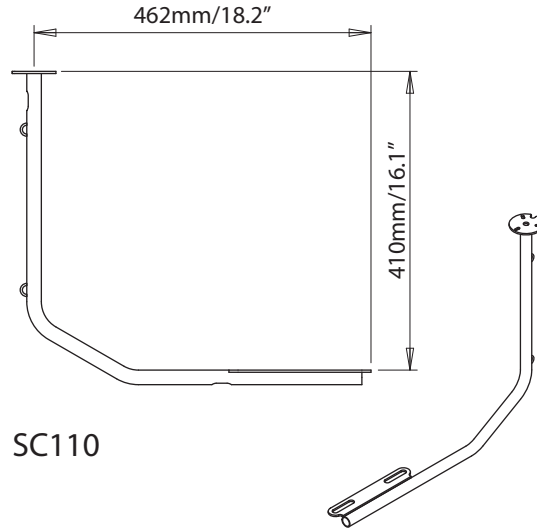

Nav Light Mounts, GPS / VHF Antenna Mounts & Extensions

Email: sales@scanstrut.com Email: usasales@scanstrut.com

Nav Light Mounts

SC110

SC113

GPS/VHF Antenna Mounts

SC111

SC112