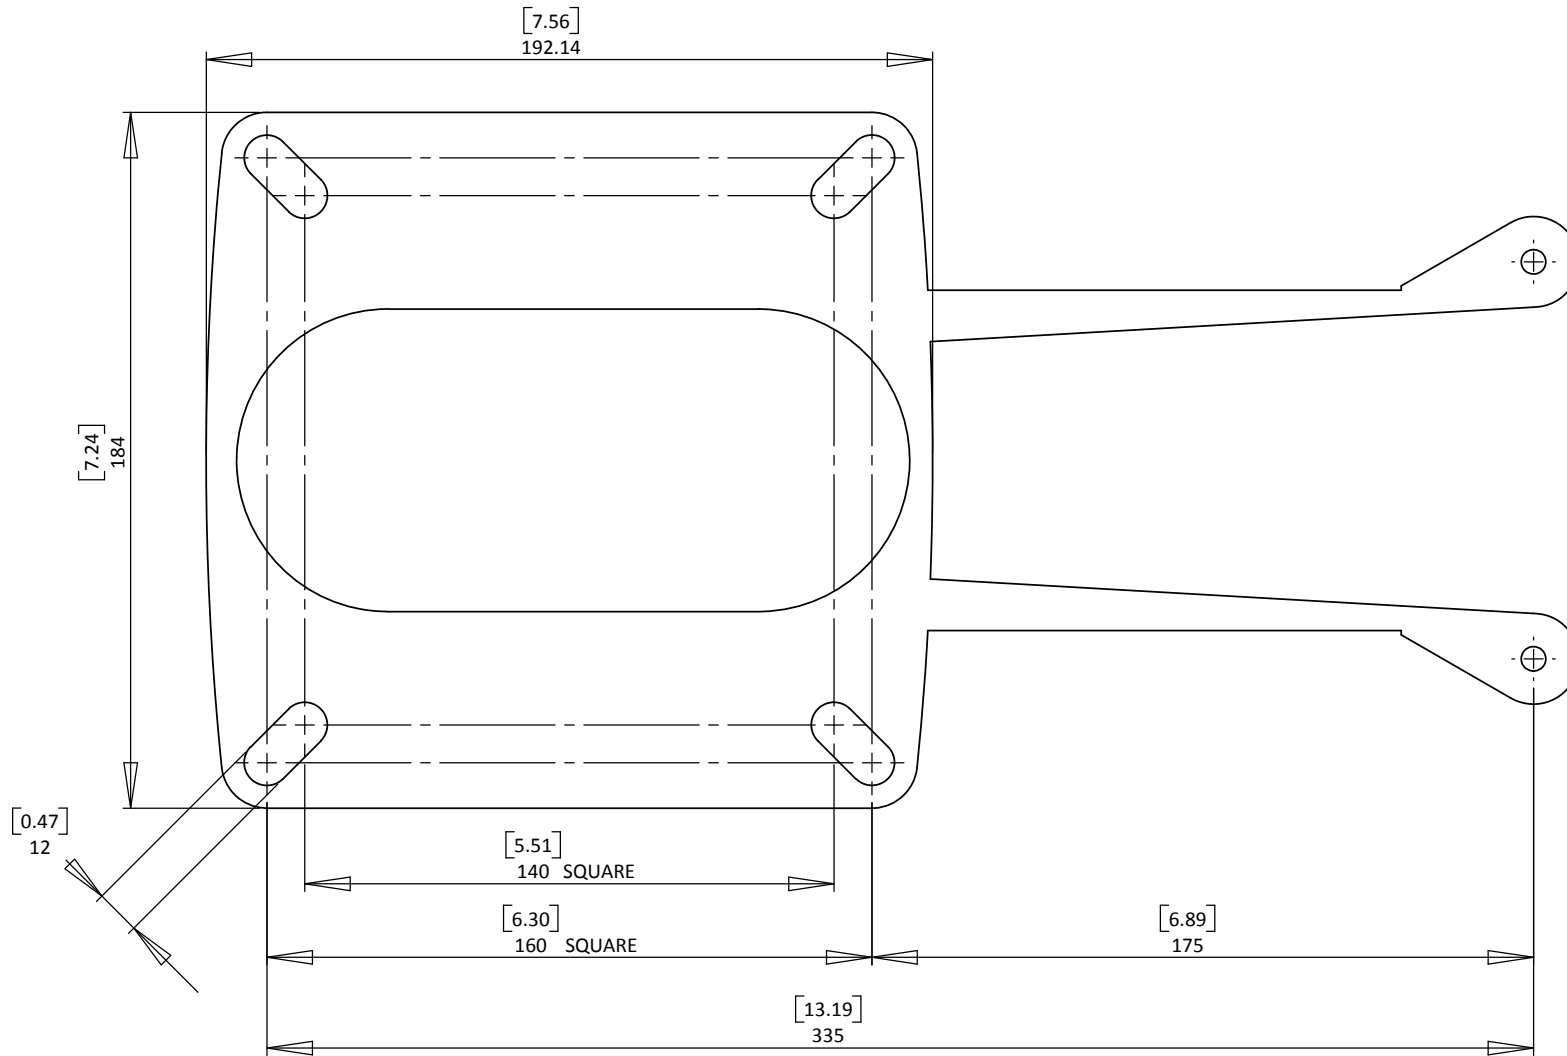

SC12 Mast Mount Fixing Dimensions

For help & information
email: sales@scanstrut.com
tel: +44 (0) 1392 531280

SCANSTRUT
designed for life at sea