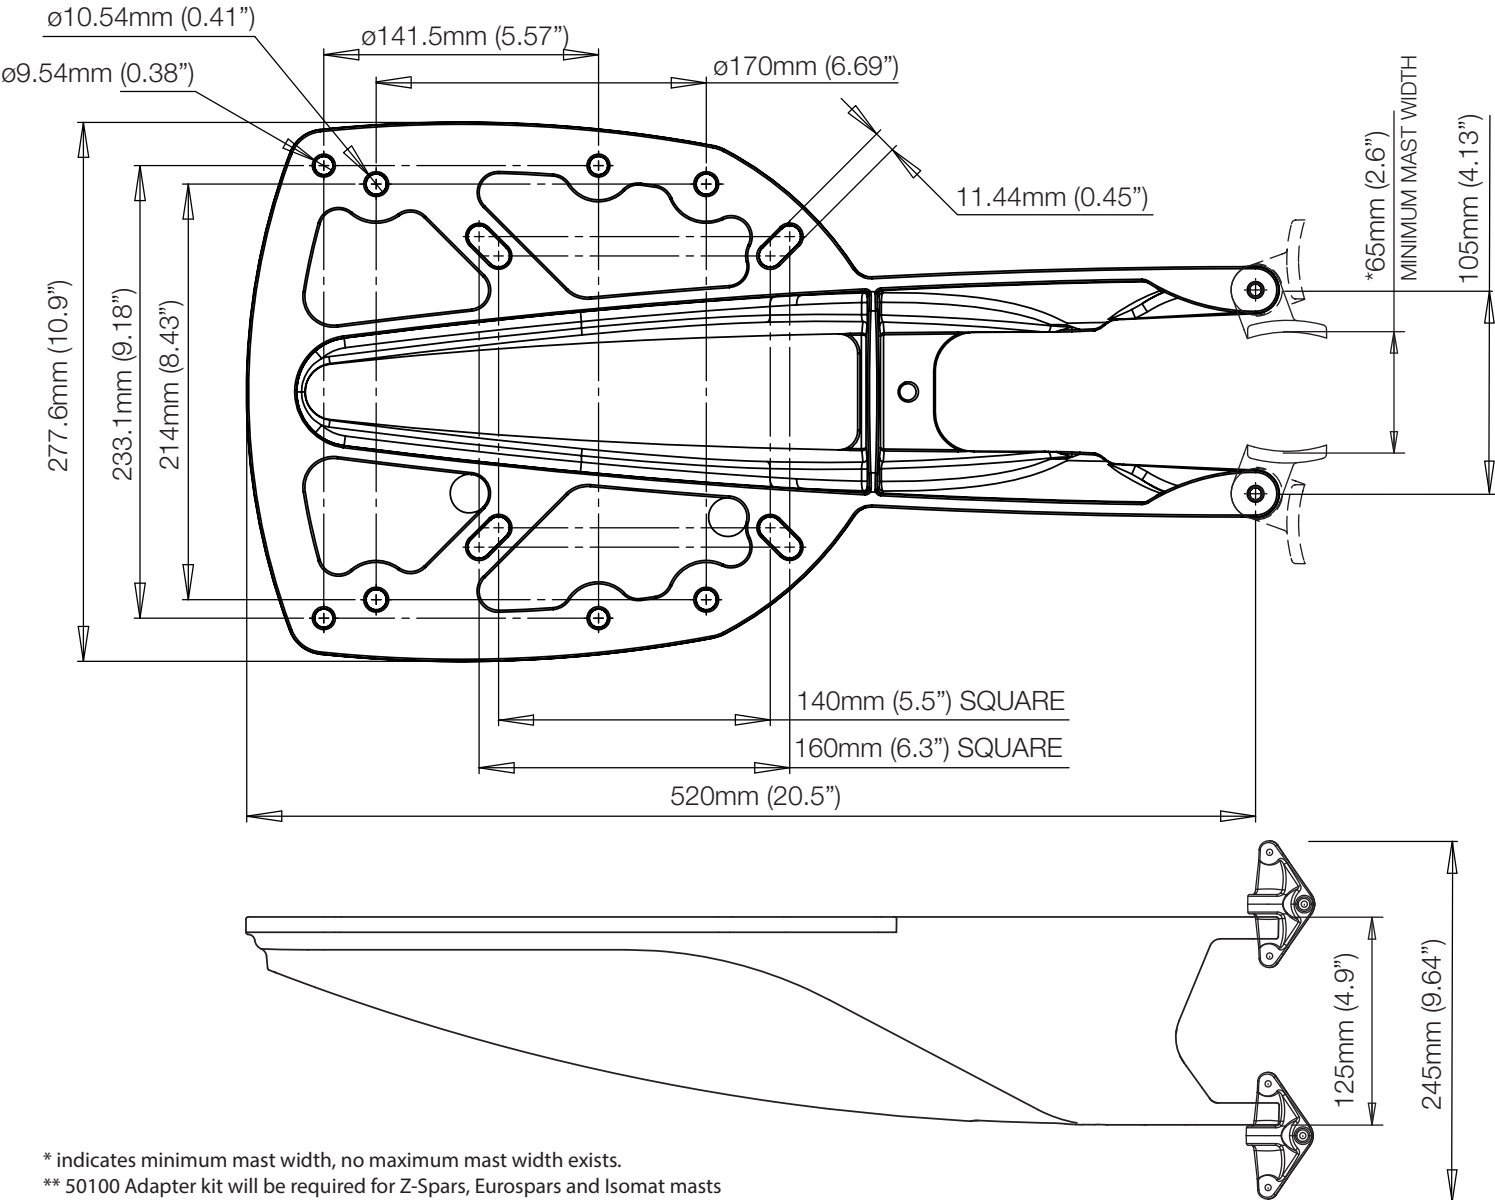

SC21 Mast Mount Fixing Dimensions

* indicates minimum mast width, no maximum mast width exists.
** 50100 Adapter kit will be required for Z-Spars, Eurospars and Isomat masts