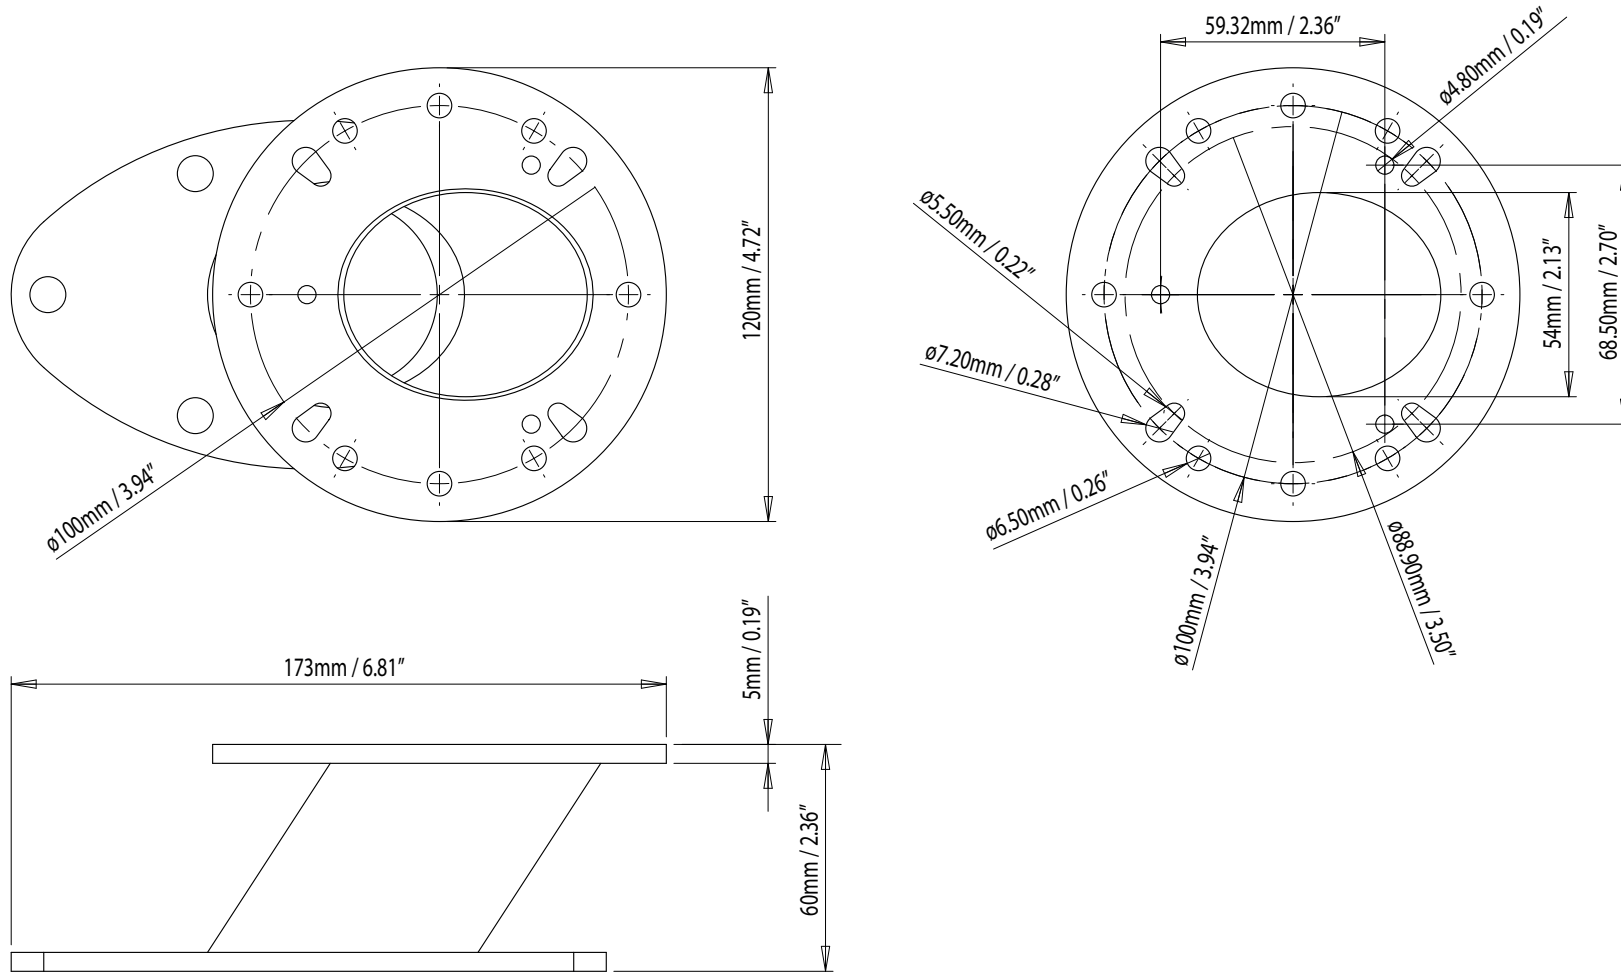

DPT-C-PLATE-01

Email: sales@scanstrut.com

Email: usasales@scanstrut.com

SCANSTRUT