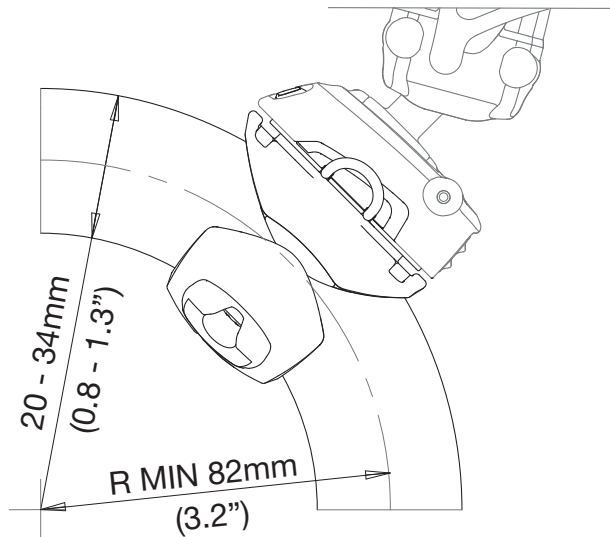

ROKK Mini Rail Mount - RLS-402

For help & information
email: technical@scanstrut.com
tel: +44 (0) 1803 863800

Product shown with RLS-AM Adjustable Body & RL - 502 top plate plate.

*assuming product is installed in a dynamic environment where accelerations of up to 6g will be experienced

SCANSTRUT
designed for life at sea