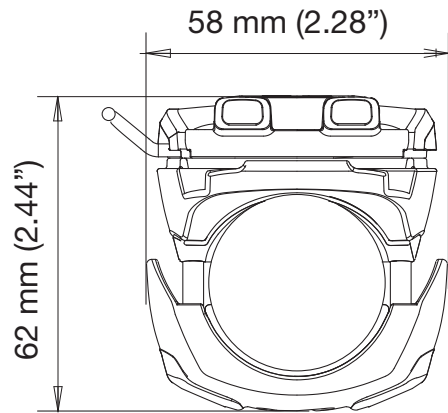

ROKK Mini Rail Mount - RLS-402

For help & information
email: technical@scanstrut.com
tel: +44 (0) 1803 863800

Product shown with RLS-AM Adjustable Body & RL - 502 top plate plate.

*assuming product is installed in a dynamic environment where accelerations of up to 6g will be experienced

SCANSTRUT
designed for life at sea