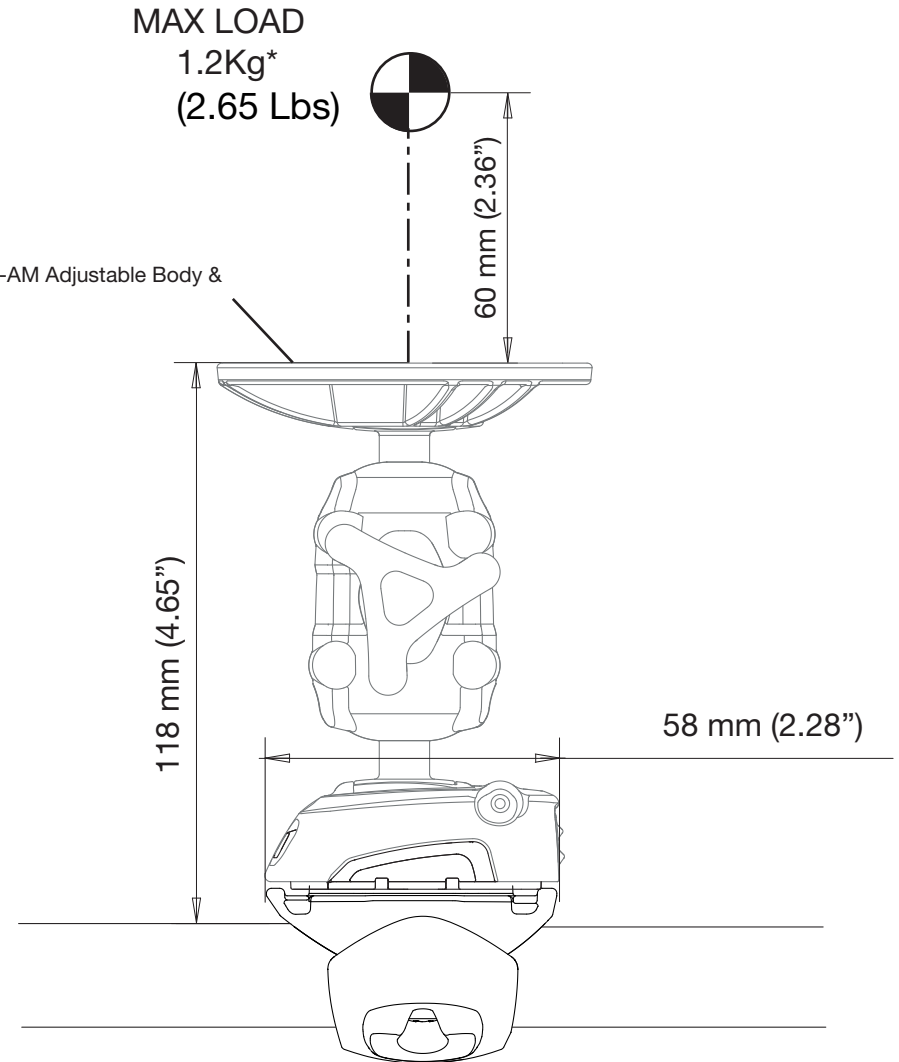

ROKK Mini Rail Mount - RLS-402

For help & information
email: technical@scanstrut.com
tel: +44 (0) 1803 863800

Product shown with RLS-AM Adjustable Body & RL - 502 top plate plate.

*assuming product is installed in a dynamic environment where accelerations of up to 6g will be experienced

SCANSTRUT
designed for life at sea