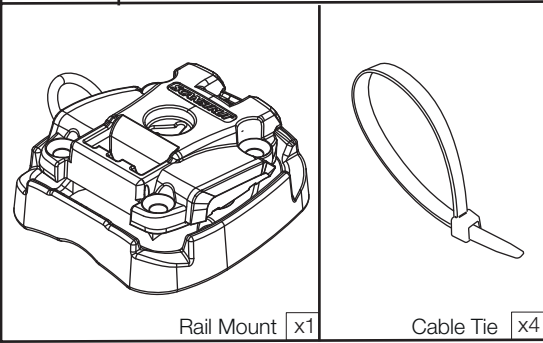

Parts List

Tools Required

Share your installation with us.

UK & International
+44 (0)1392 531280
sales@scanstrut.com

For further installation
and warranty information
please visit:
www.scanstrut.com

USA
+1 860 308 1416
usasales@scanstrut.com