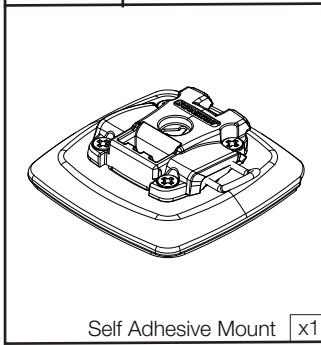

Parts List

Suitable Surface:  
- Clean  
- Polish Non Porous

Share your installation with us.

UK & International  
+44 (0)1392 531280  
sales@scanstrut.com

For further installation  
and warranty information  
please visit:  
www.scanstrut.com