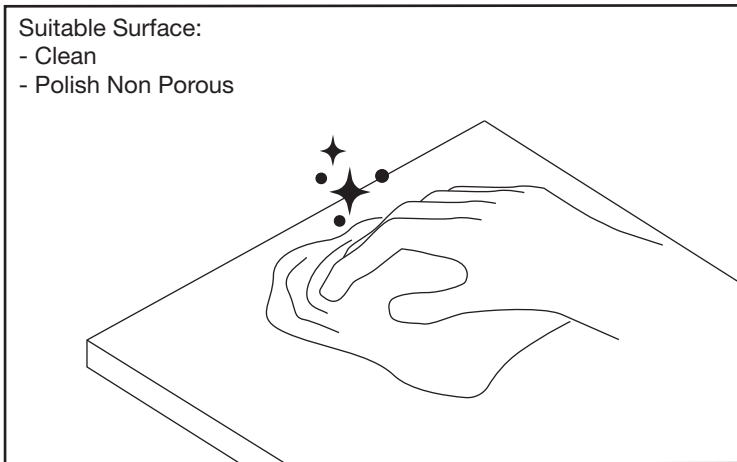

Parts List

Suitable Surface:  
- Clean  
- Polish Non Porous

Share your installation with us.

UK & International  
+44 (0)1392 531280  
sales@scanstrut.com

For further installation  
and warranty information  
please visit:  
www.scanstrut.com