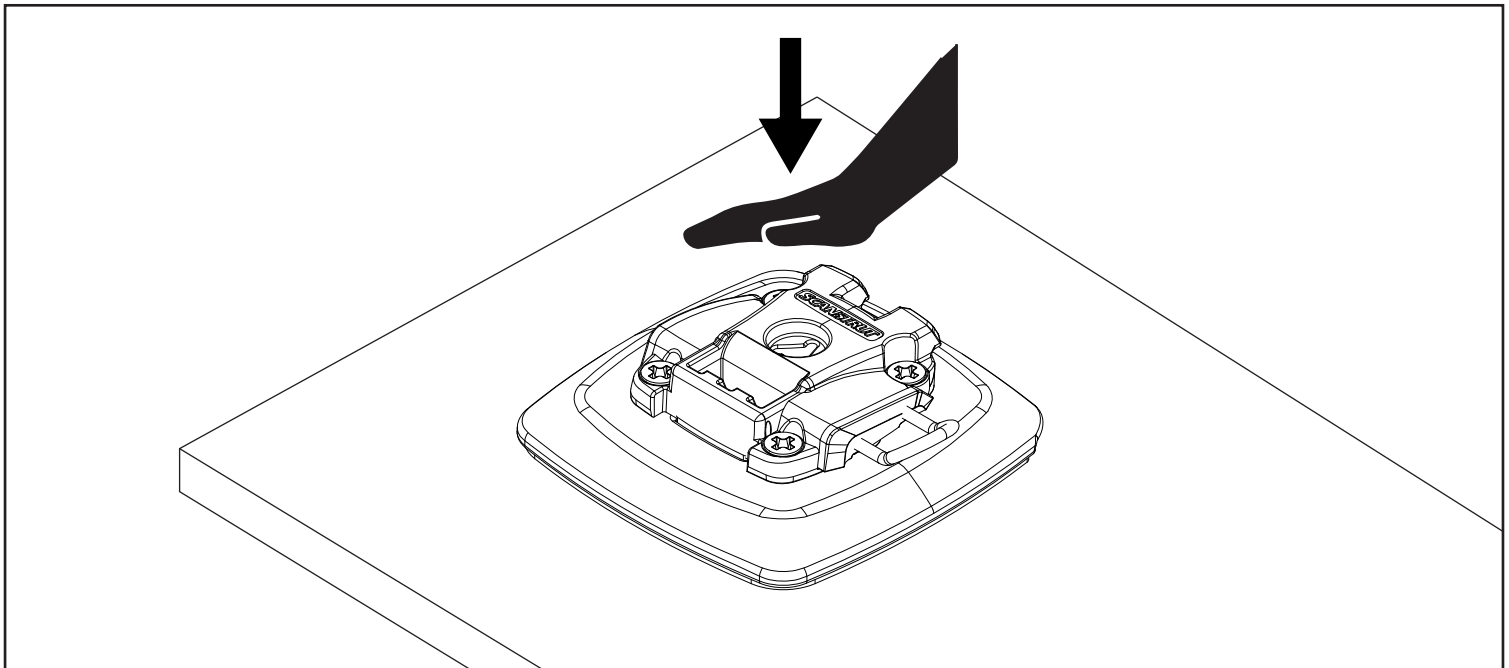

Parts List

Suitable Surface:  
- Clean  
- Polish Non Porous

Share your installation with us.

UK & International  
+44 (0)1392 531280  
sales@scanstrut.com

For further installation  
and warranty information  
please visit:  
www.scanstrut.com