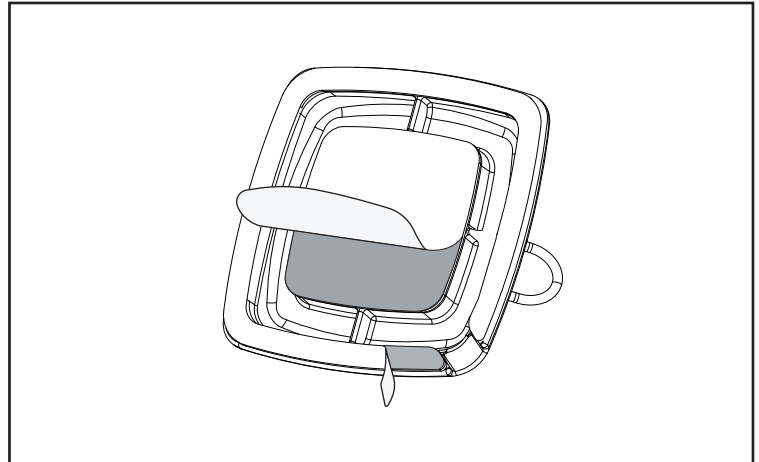

Parts List

Suitable Surface:  
- Clean  
- Polish Non Porous

Share your installation with us.

UK & International  
+44 (0)1392 531280  
sales@scanstrut.com

For further installation  
and warranty information  
please visit:  
www.scanstrut.com