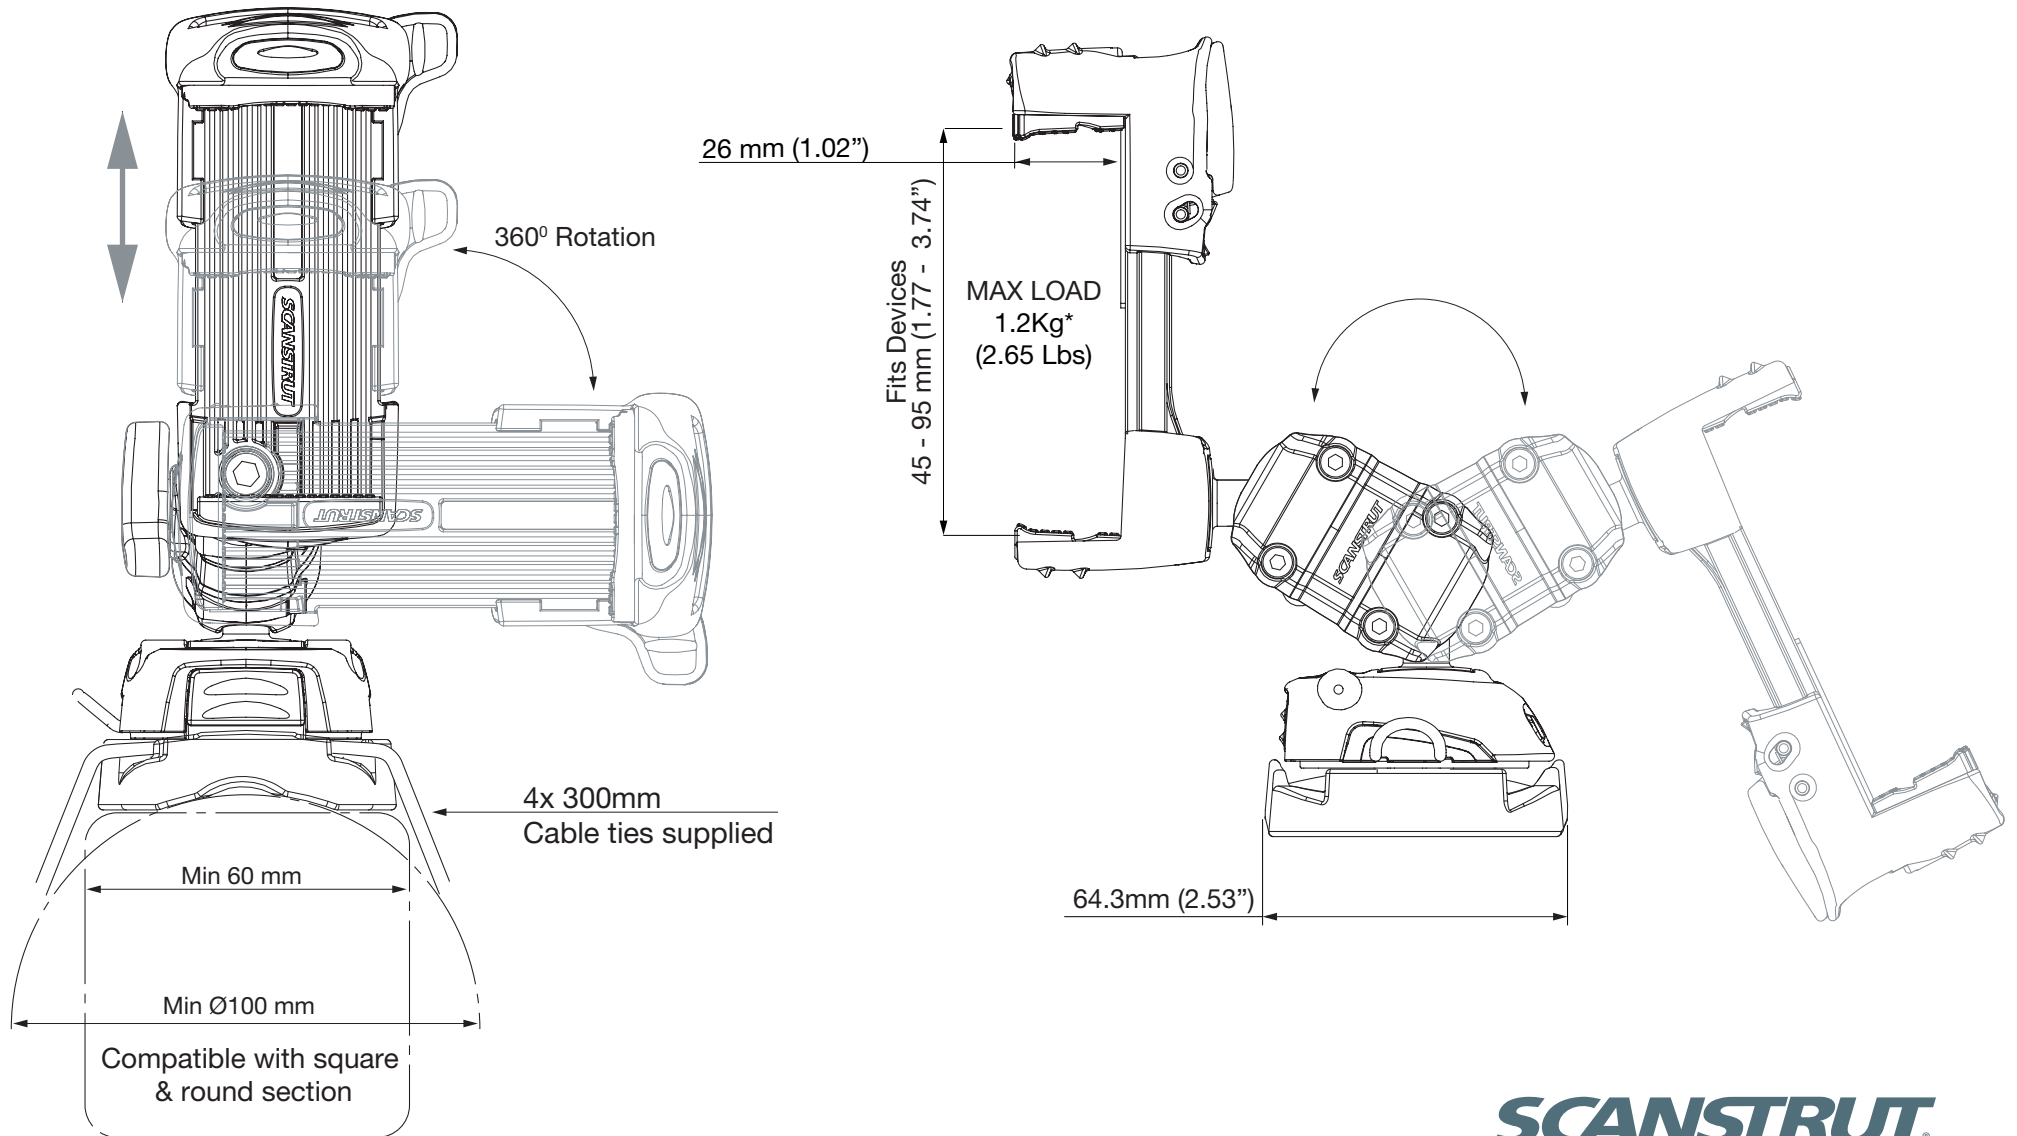

RLS-509-403 ROKK Mini Phone Mount - Cable Tie Mount

Email: sales@scanstrut.com Email: usasales@scanstrut.com

*assuming product is installed in a dynamic environment where accelerations of up to 6g will be experienced

SCANSTRUT.